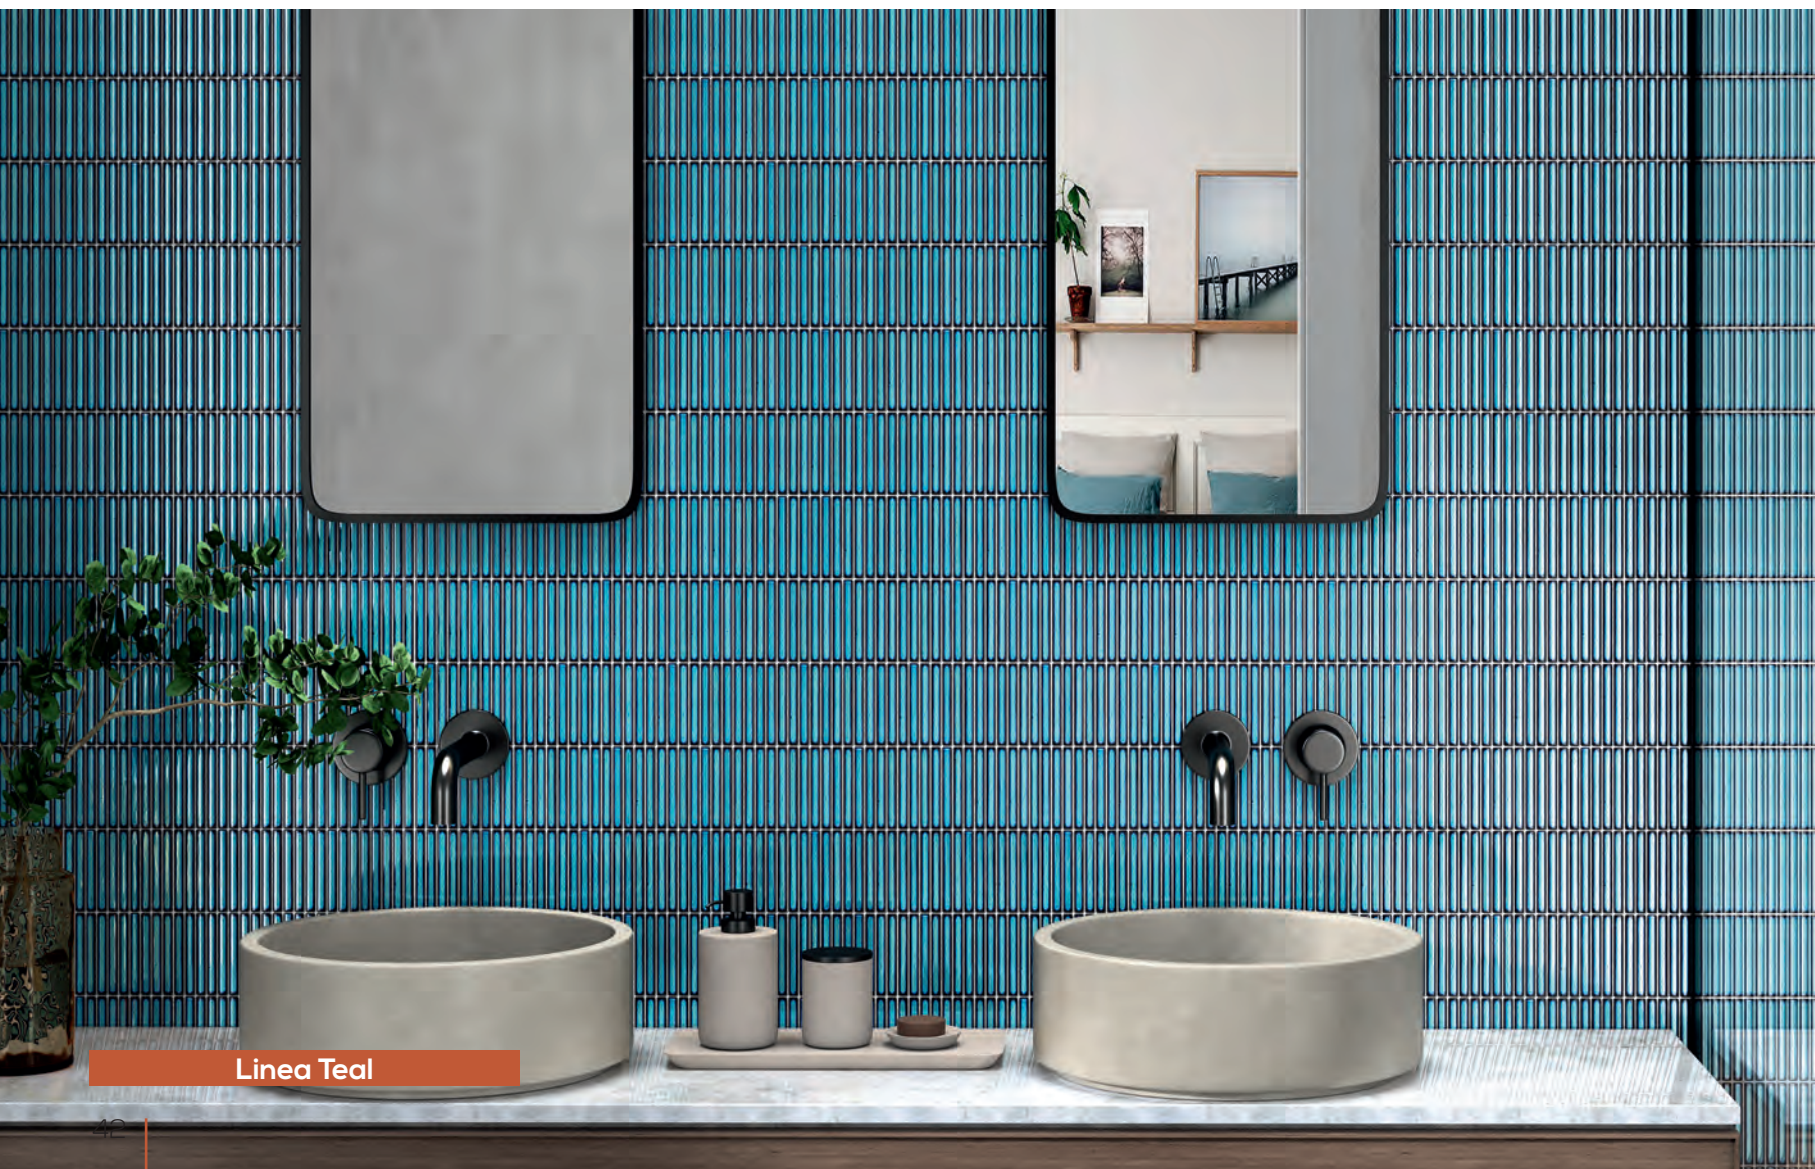

Sevilla Azul Gloss

Linea White

Linea Teal

Actual Size: 11.2x11.7" | **TECH**
 Actual Covered Size: 0.91 sq.ft/pc

Linea White 11.2"x11.7"

GLAZED PORCELAIN

Linea Teal 11.2"x11.7"

GLAZED PORCELAIN