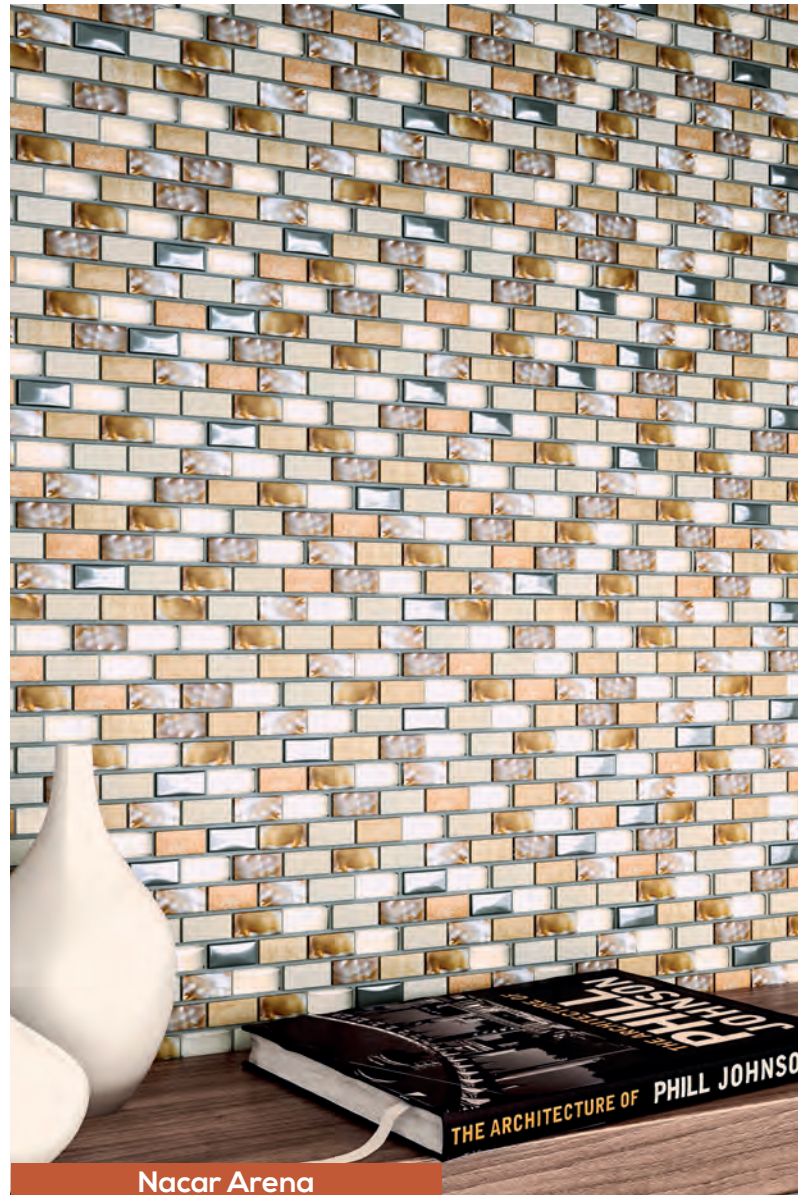

GLASS - MARBLE - MOTHER OF PEARL

Nacar Arena 11.7"x11.2"

GLASS - MARBLE - STONE - MOTHER OF PEARL

pcs	bx	sq ft	lb	sq ft	lb
12	63	11.04	37.70	696	2430

Nacar Stone

Nacar Arena

Actual Size: 11.8" x 11.8"
 Actual Covered Size: 0.97 sq.ft/pc