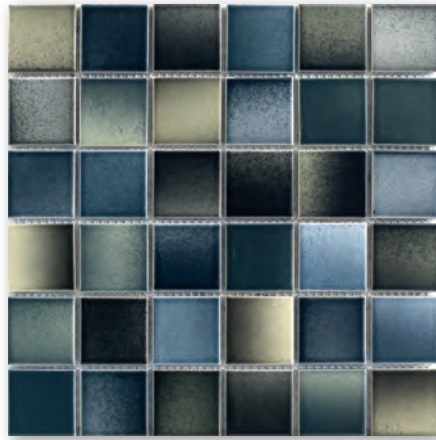

Atrio 2"x2" Antislip 11.8"x11.8"

MATT GLAZED PORCELAIN

pcs	bx	sq ft	lb	sq ft	lb
10	99	10,12	24,25	1002	2443

• Regular traffic floor (e.g. shop)

Atrio 2"x2" Antislip

Actual Size: 11.8" x 11.8" | **TECH**
 Actual Covered Size: 0.97 sq.ft/pc