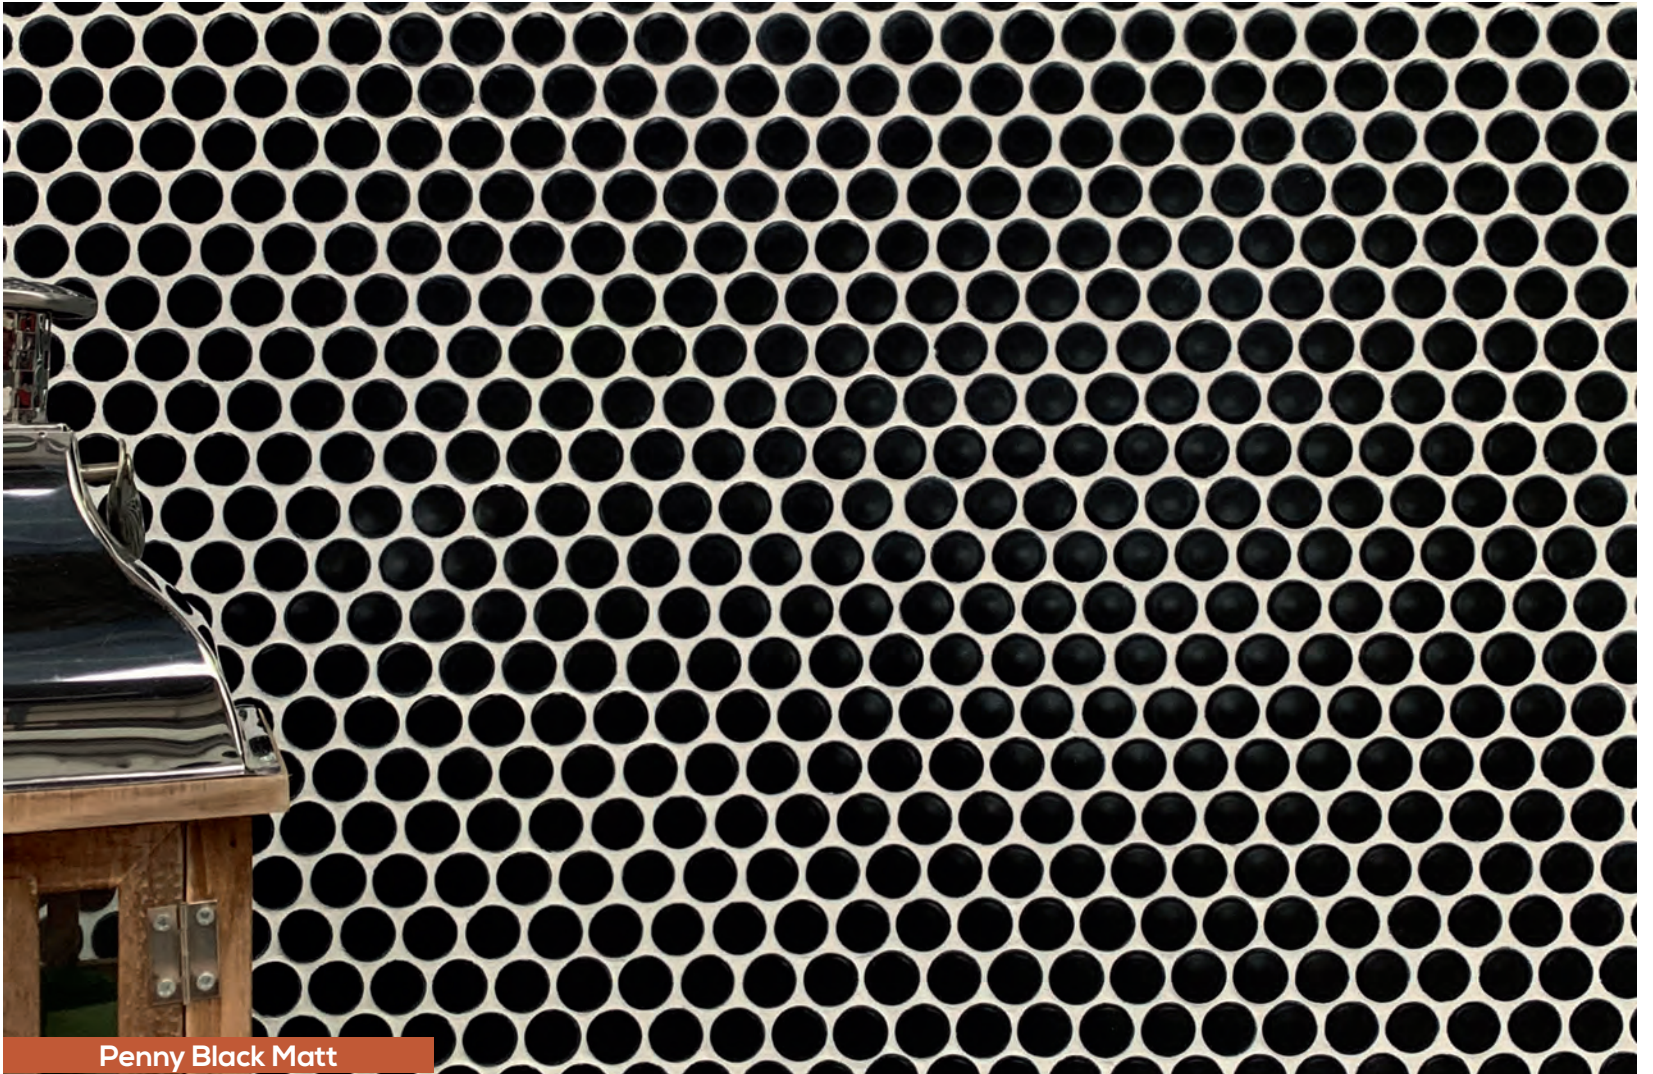

Penny White Matt

Penny Black Matt