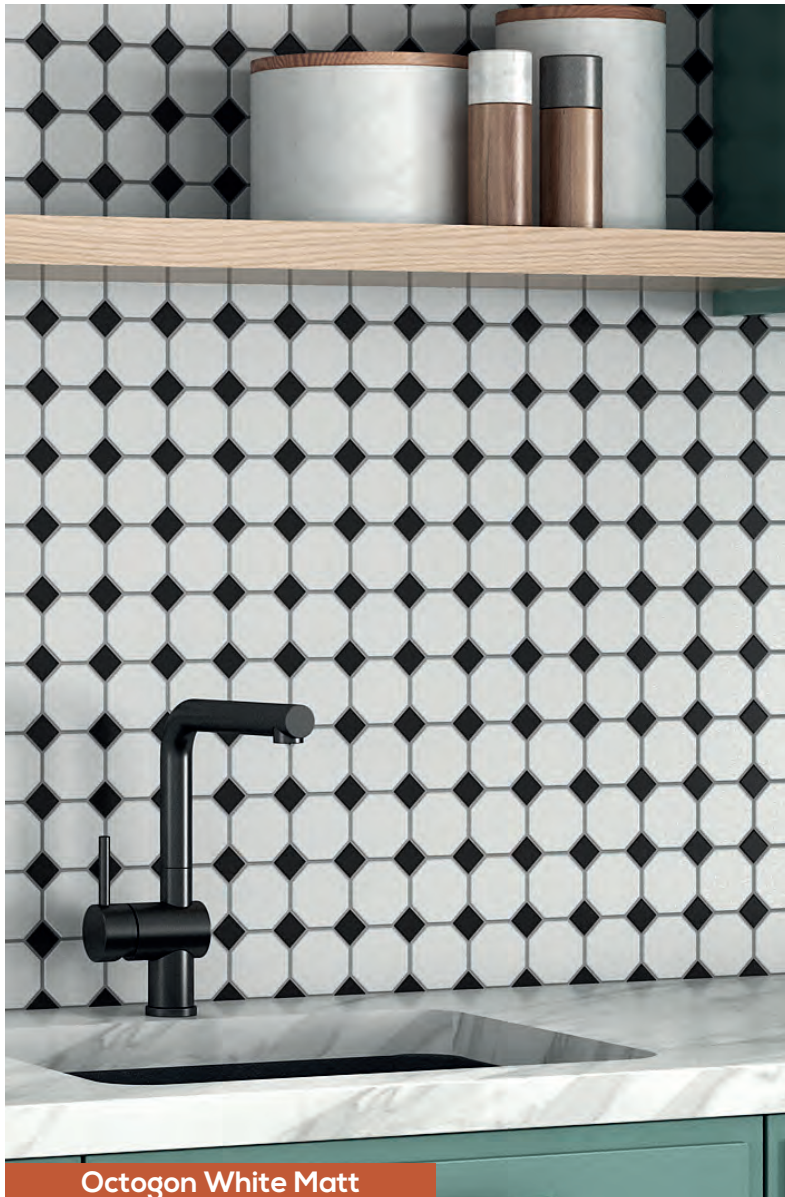

MATT GLAZED PORCELAIN

pcs	bx	sq ft	lb	sq ft	lb

10	99	9.36	22.71	927	2303

• Medium traffic floor (e.g. house indoor).

Octogon White Matt