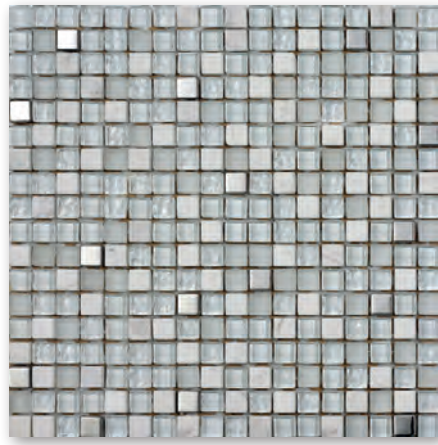

ELEGANCE

Armour 11.8"x11.8"
 GLASS

pcs	bx	sq ft	lb	sq ft	lb
12	63	11.63	42.42	732	2727

Armour

Actual Size: 11.8" x 11.8" | **LAGOS**
 Actual Covered Size: 0.97 sq.ft/pc

Lagos Glacier 11.8"x11.8"
 GLASS - MARBLE