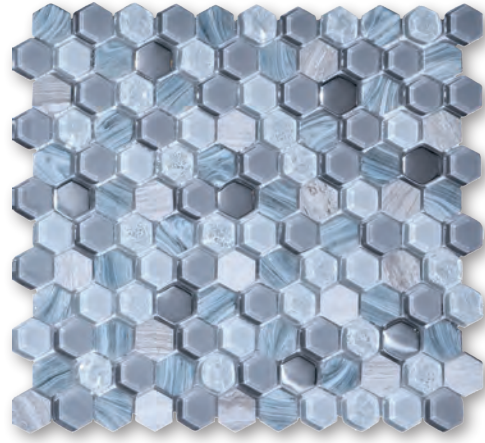

Quartz White

Actual Size: 11.8" x 11.8" | **KAOS**
 Actual Covered Size: 0.97 sq.ft/pc

Kaos Silver 11.8"x11.8"
 GLASS - ALUMINIUM - STAINLESS STEEL

Kaos Grey 11.8"x11.8"
 GLASS - MARBLE - STAINLESS STEEL

pcs	bx	sq ft	lb	sq ft	lb
12	63	11.63	35.65	732	2301

Actual Size: 11.8" x 11.8"
 Actual Covered Size: 0.97 sq.ft/pc

ELEMENTS

Elements Grey 11.8"x11.8"

GLASS - MARBLE

pcs	bx	sq ft	lb	sq ft	lb
12	63	11.63	45.83	732	2942

Elements Grey

Actual Size: 11.1" x 11.6" | **LIVING**
 Actual Covered Size: 0.89 sq.ft./pc

Living White 11.1"x11.6"
 GLASS - MARBLE

Living Grey 11.1"x11.6"
 GLASS - MARBLE

Living White
 *Regular traffic floor (e.g. shop).