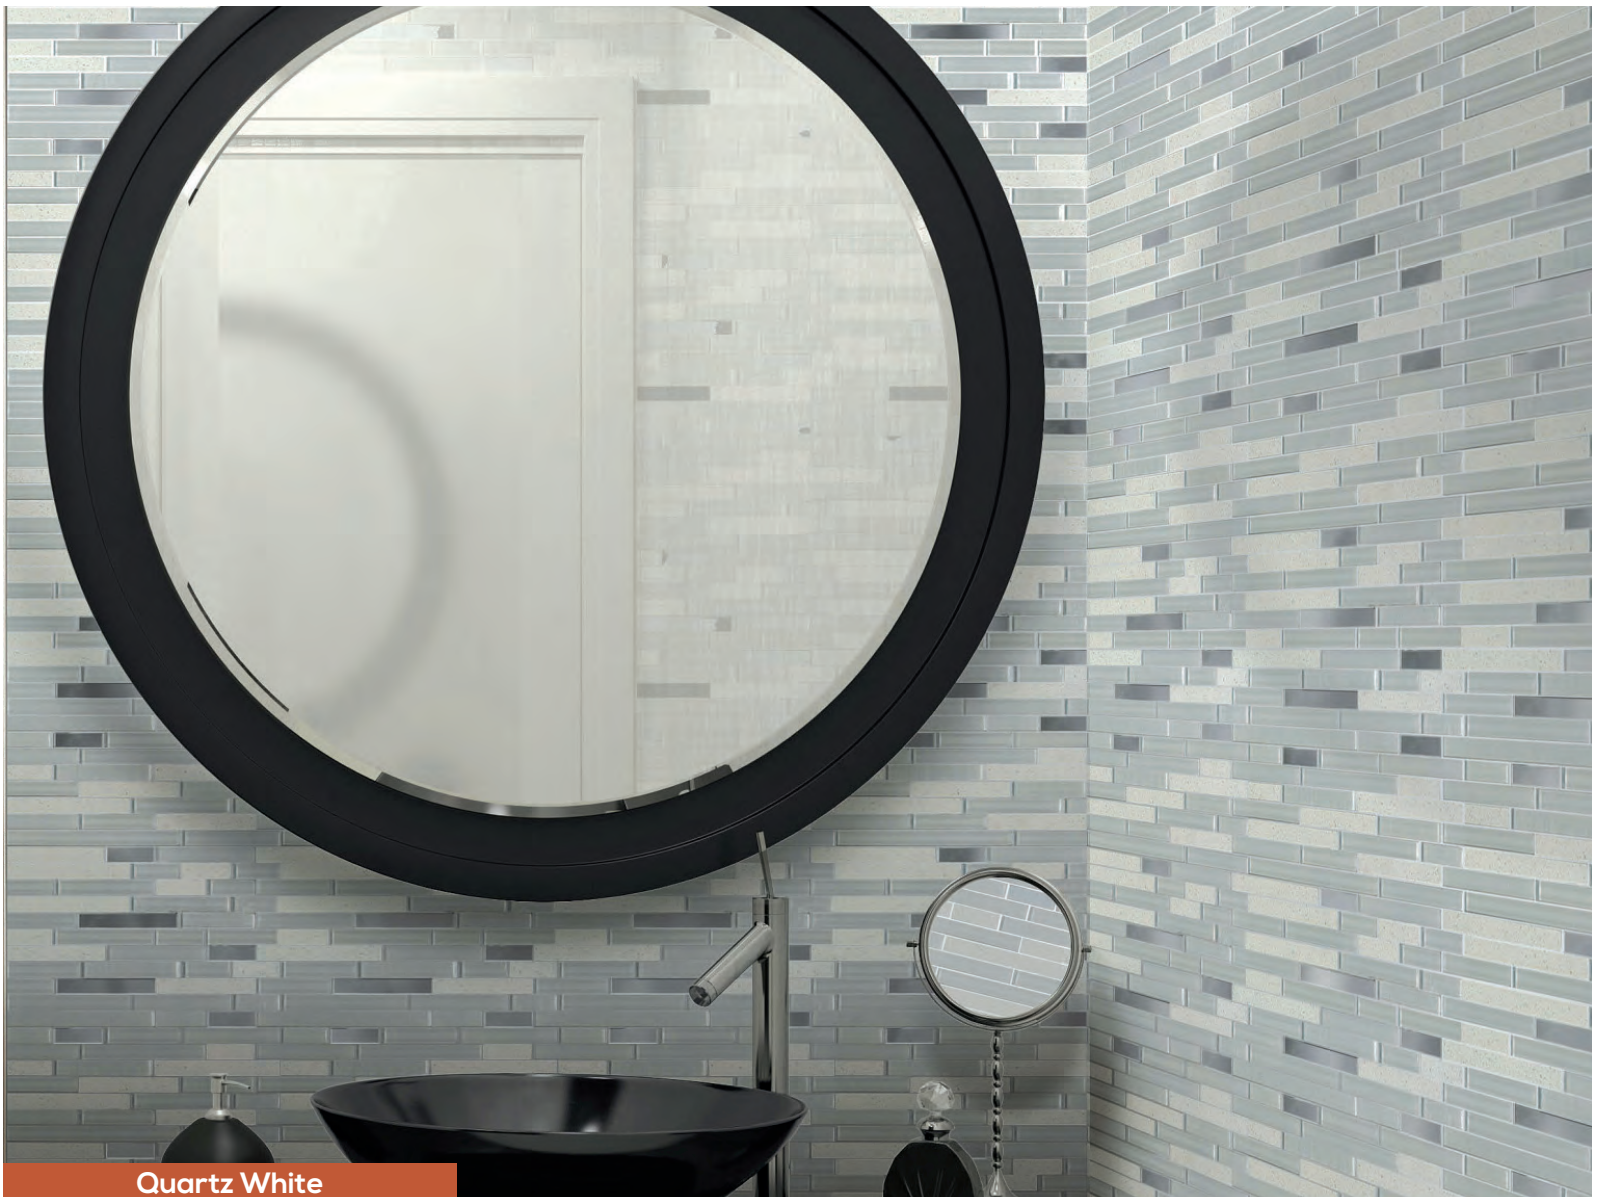

Quartz White

Actual Size: 11.8" x 11.8" | **KAOS**
 Actual Covered Size: 0.97 sq.ft/pc

Kaos Silver 11.8"x11.8"
 GLASS - ALUMINIUM - STAINLESS STEEL

Kaos Grey 11.8"x11.8"
 GLASS - MARBLE - STAINLESS STEEL