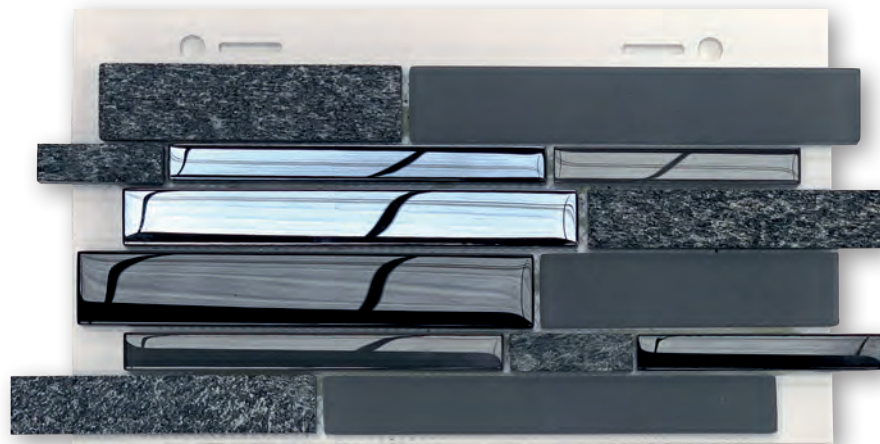

PVC BOARD (Front)
2.36"x 4.72"