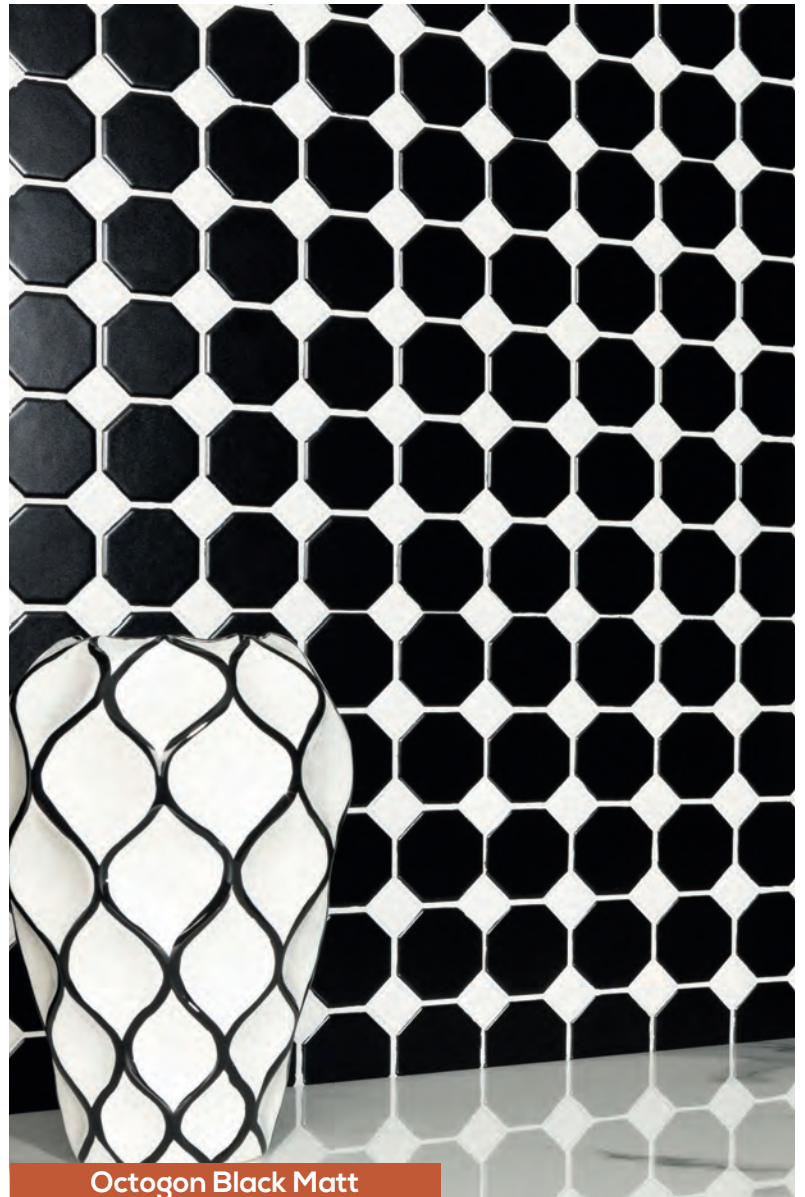

Octogon Black Matt

Actual Size: 10.2"x9.8" | **TECH**
 Actual Covered Size: 0.70sq.ft/pc

**Honeycomb
White Gloss** 10.2"x9.8"

GLOSS GLAZED PORCELAIN

pcs	bx	sq ft	lb	sq ft	lb
10	90	6.98	22.05	628	2039

• Medium-low traffic floor (e.g. bathroom floor).