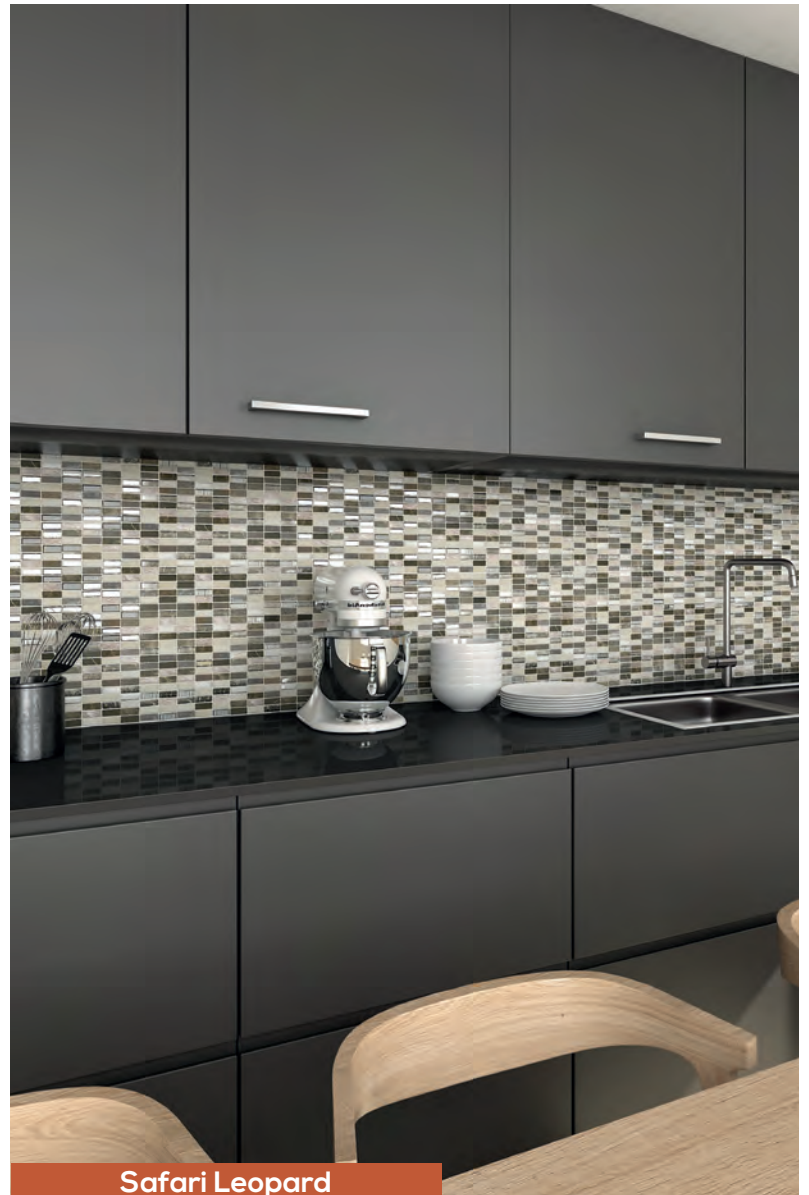

Safari Leopard