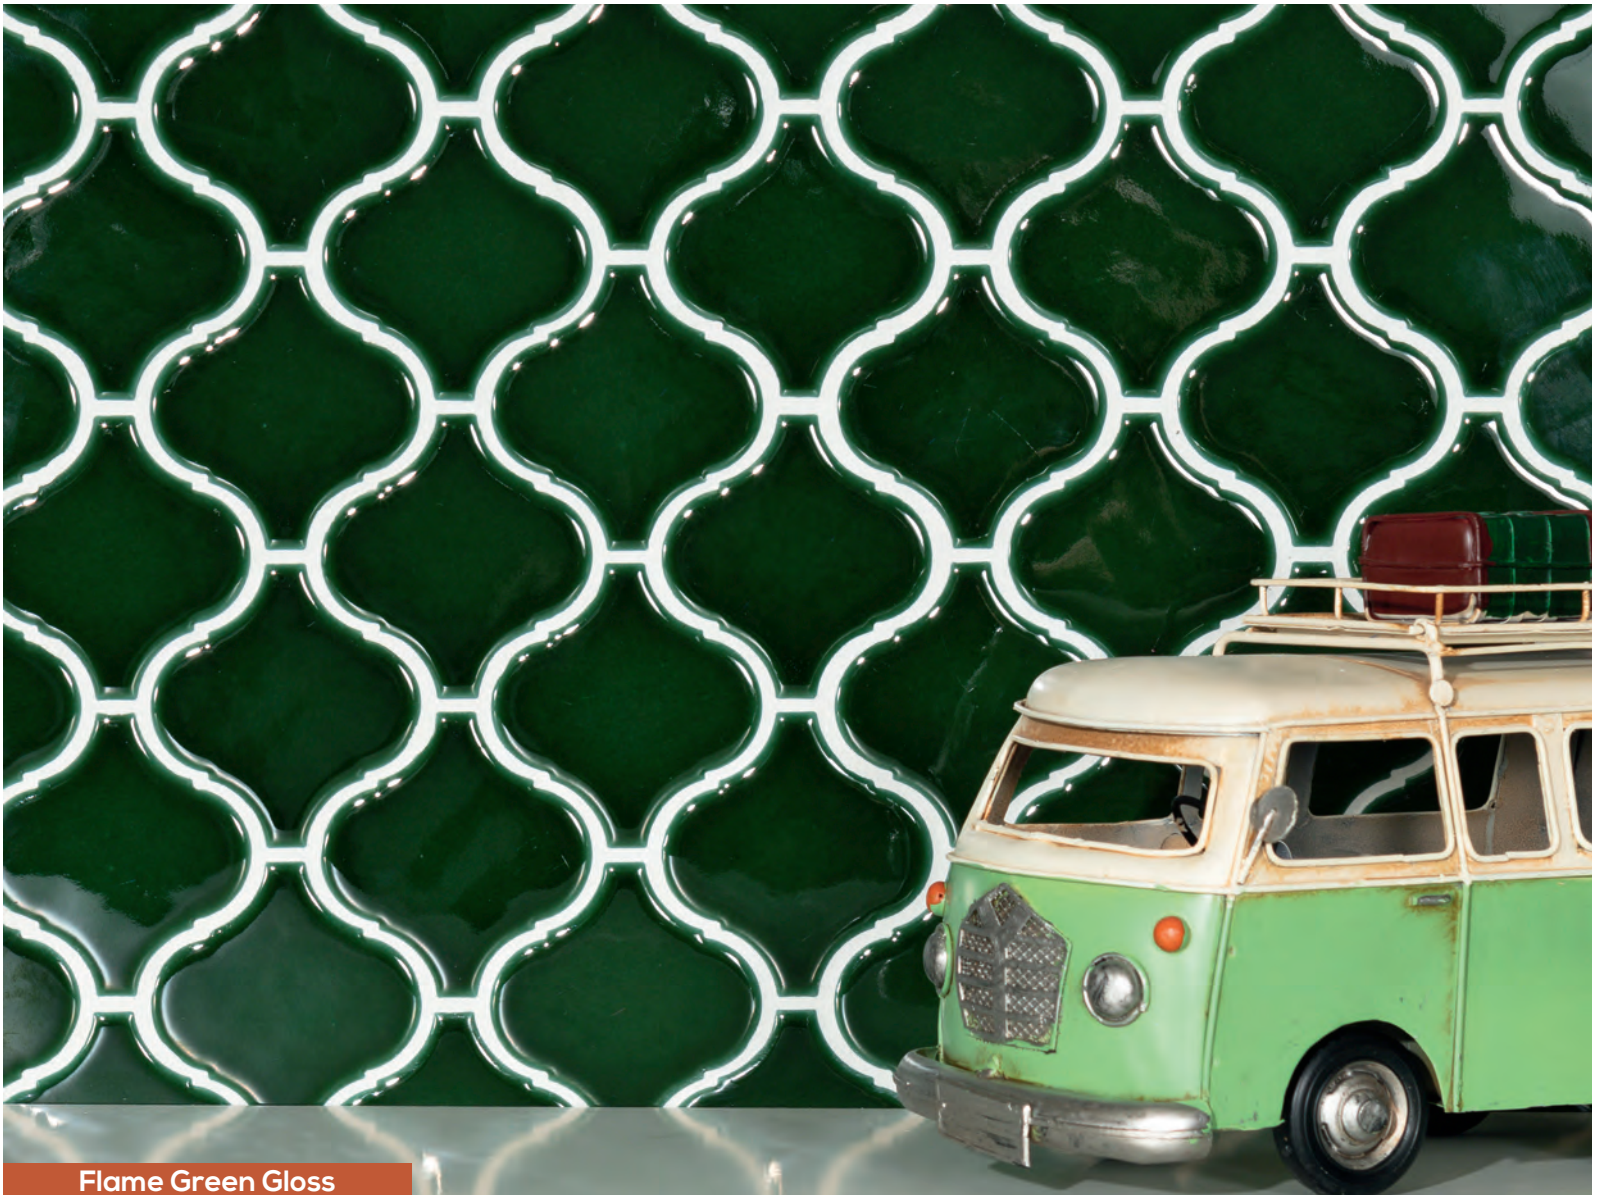

GLOSS GLAZED PORCELAIN

- Seal for: wet areas and/or in case of grouting with dark colours
- Due to the reactive/cracked glaze used in this item its final appearance may differ slightly from this sample/image.

pcs	bx	sq ft	lb	sq ft	lb
10	99	0,689	20,28	734	2063

Flame Green Gloss