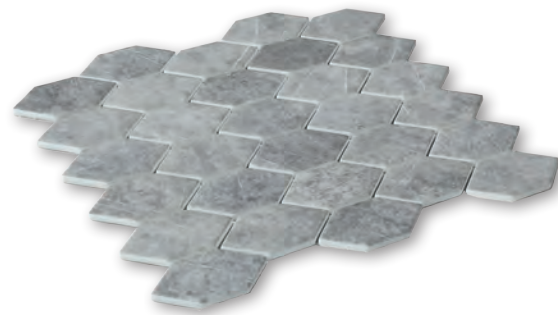

pcs	bx	sq ft	lb	sq ft	lb
12	63	10.51	38.23	662	2463

Luxor Silver

Actual Size: 10.9"x10.1" / 11.8"x10.2"
 Actual Covered Size: 0.76 / 0.84 sq.ft/pc

URBAN

Urban White 10.9"x10.1"
 RECYCLED GLASS

Urban Grey 10.9"x10.1"
 RECYCLED GLASS