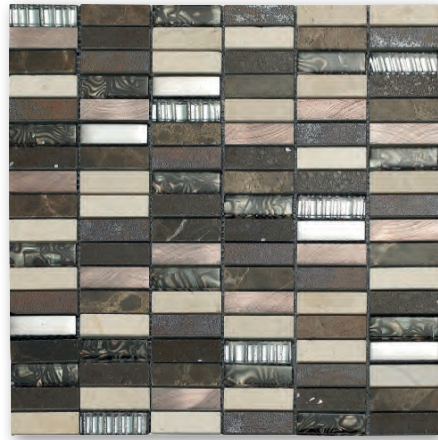

pcs	bx	sq ft	lb	sq ft	lb
12	63	10.74	37.92	677	2444

Living White
Living Grey

Actual Size: 11.7" x 11.7" | **SAFARI**
 Actual Covered Size: 0.96 sq.ft/pc

Safari Elephant 11.7" x 11.7"

GLASS - MARBLE - ALUMINIUM