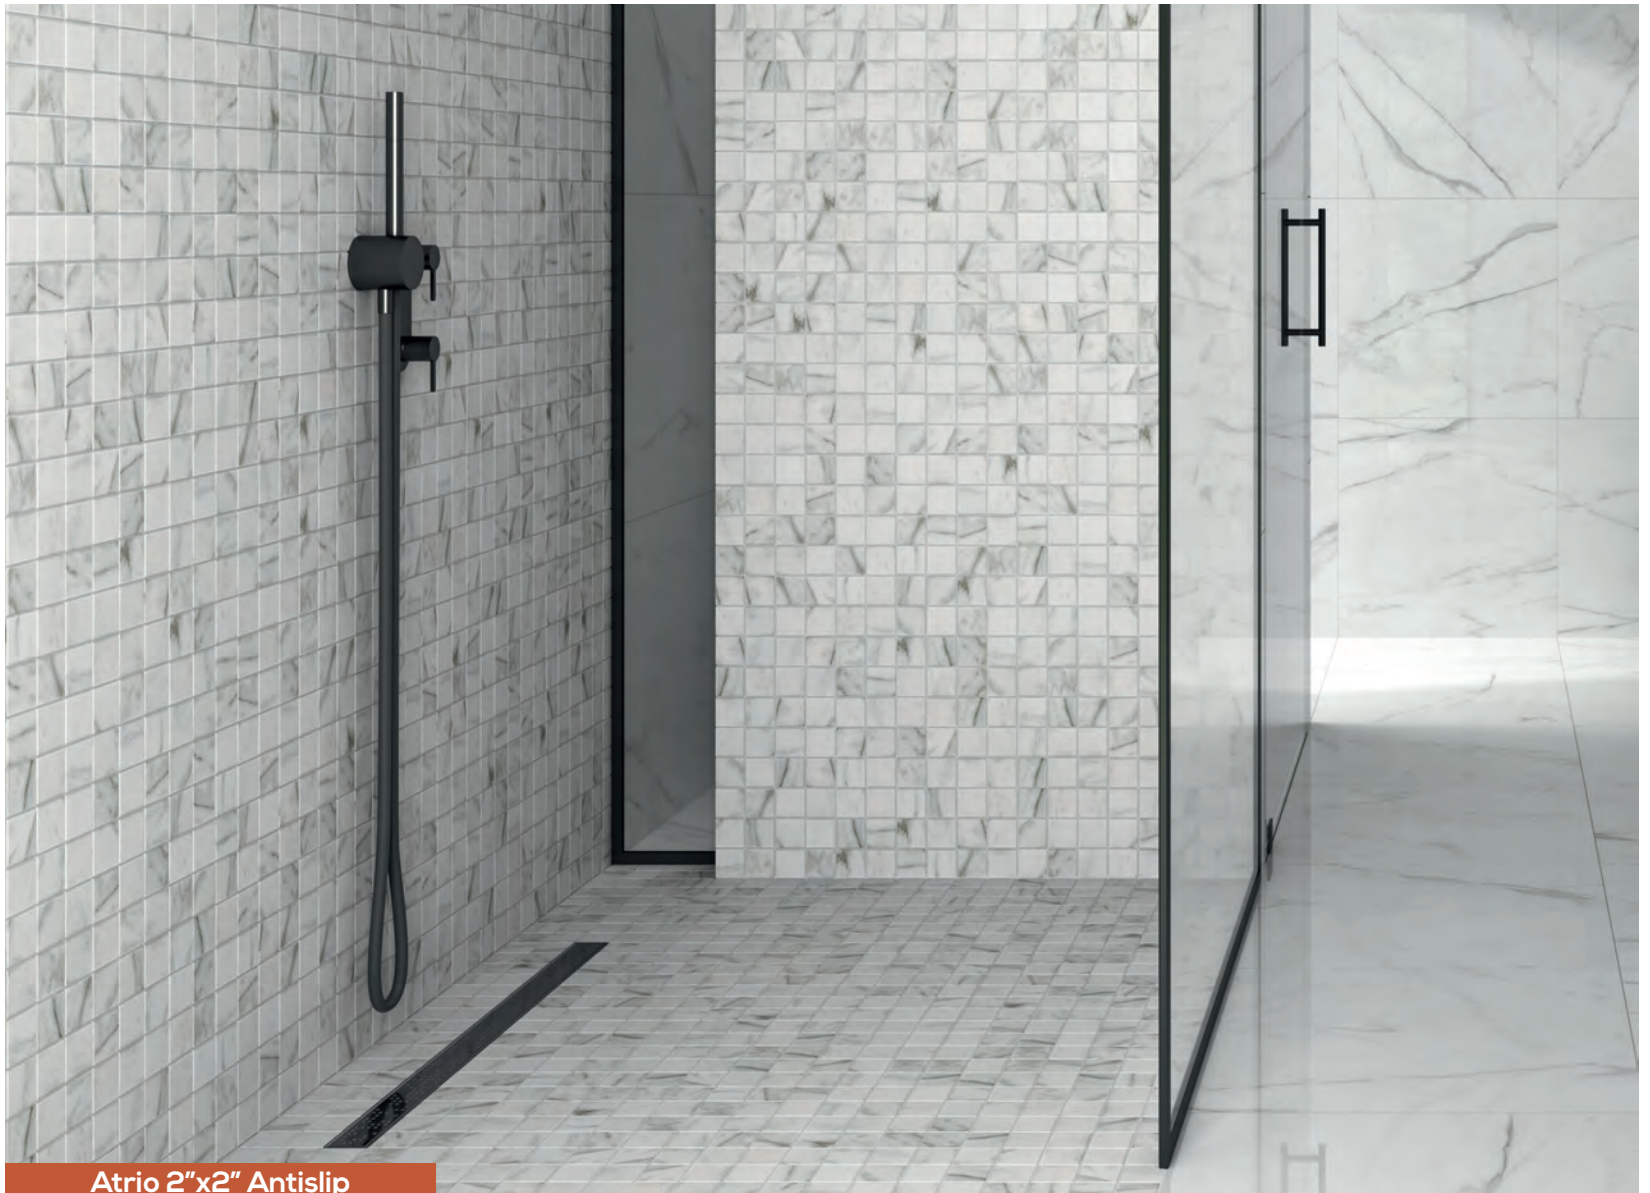

Atrio 2"x2" Antislip 11.8"x11.8"

MATT GLAZED PORCELAIN

pcs	bx	sq ft	lb	sq ft	lb
10	99	10,12	24,25	1002	2443

• Regular traffic floor (e.g. shop)

Atrio 2"x2" Antislip

Actual Size: 11.8" x 11.8" | **TECH**
 Actual Covered Size: 0.97 sq.ft/pc