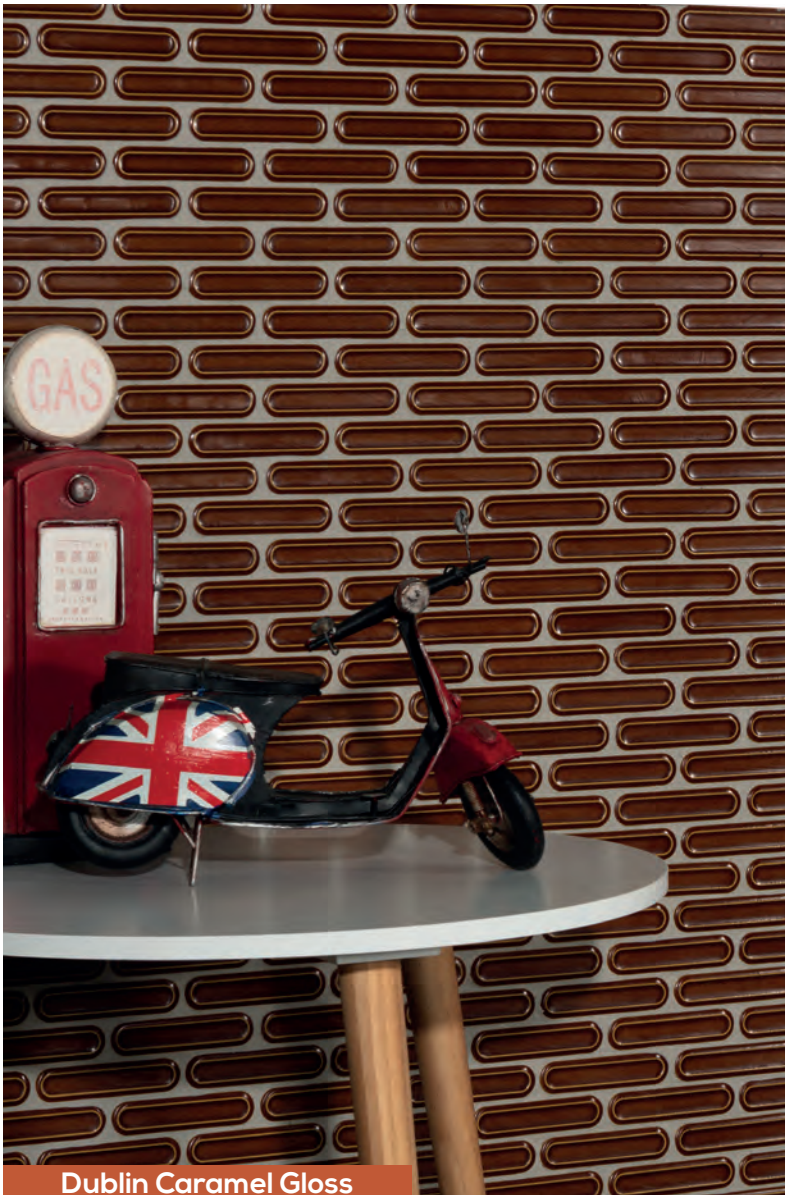

Dublin Caramel Gloss