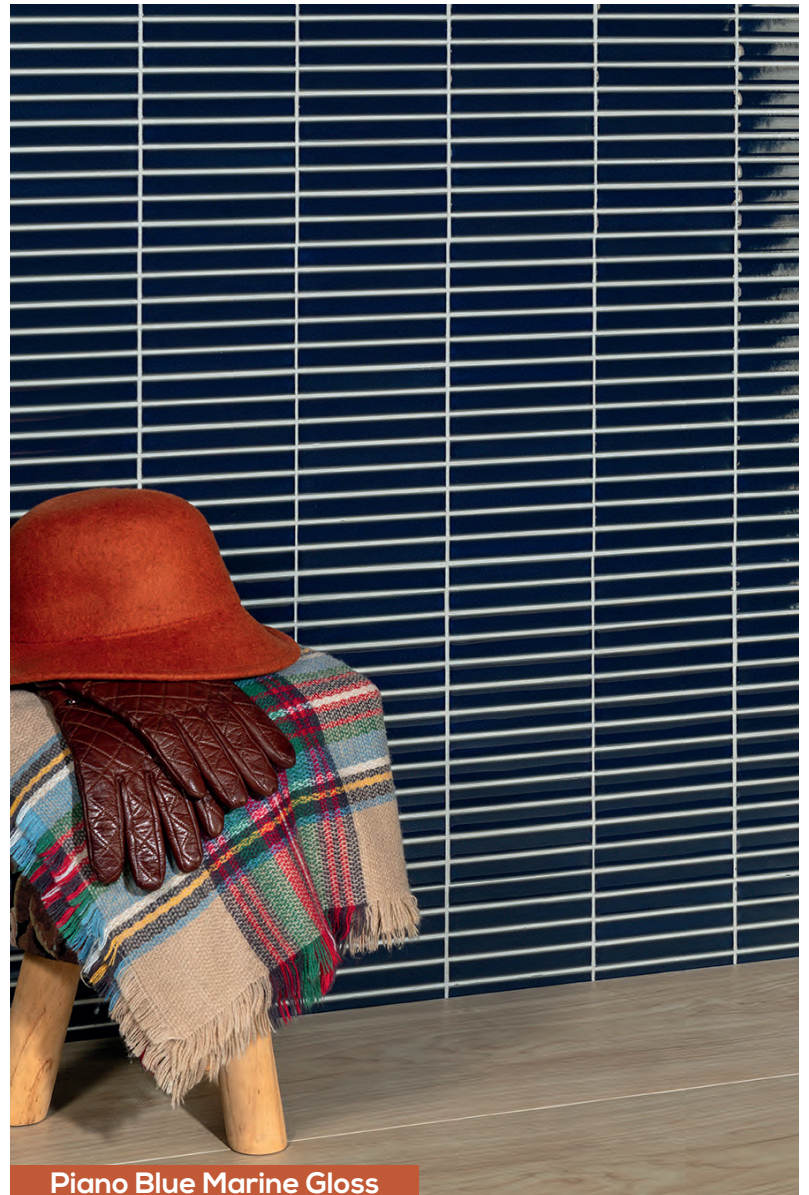

Piano Blue Marine Gloss