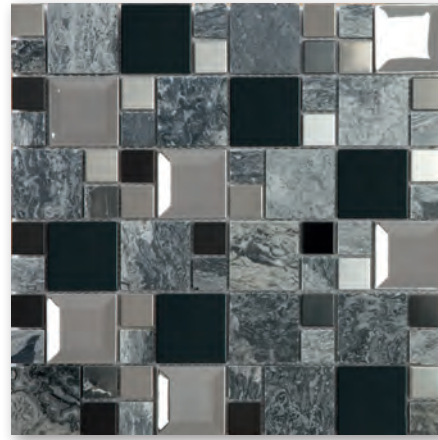

Kaos Grey 11.8"x11.8"
GLASS - MARBLE - STAINLESS STEEL

pcs	bx	sq ft	lb	sq ft	lb
12	63	11.63	35.65	732	2301