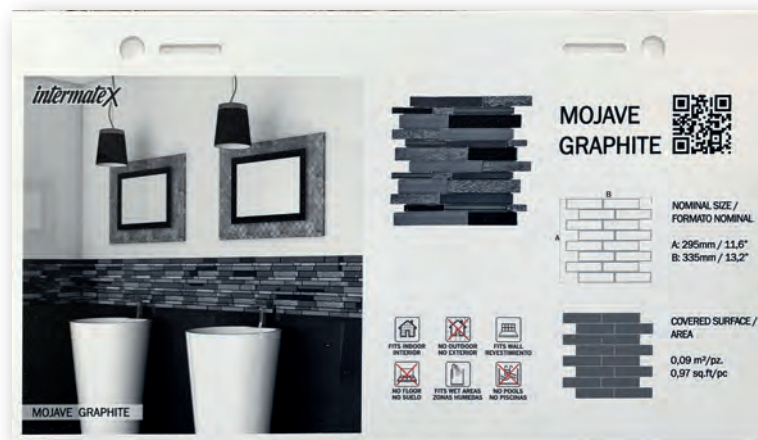

PVC BOARD (Front)
2.36"x2.36"

PVC BOARD (Back)
2.36"x2.36"

PVC BOARD (Front)
2.36"x 4.72"

PVC BOARD (Back)
2.36"x 4.72"

A: 21.85"
B: 15.15"
C: 67.12"

Display MOSAIC DISPLAY 126B
2.36"x2.36" / 2.36"x 4.72"

MOSAIC