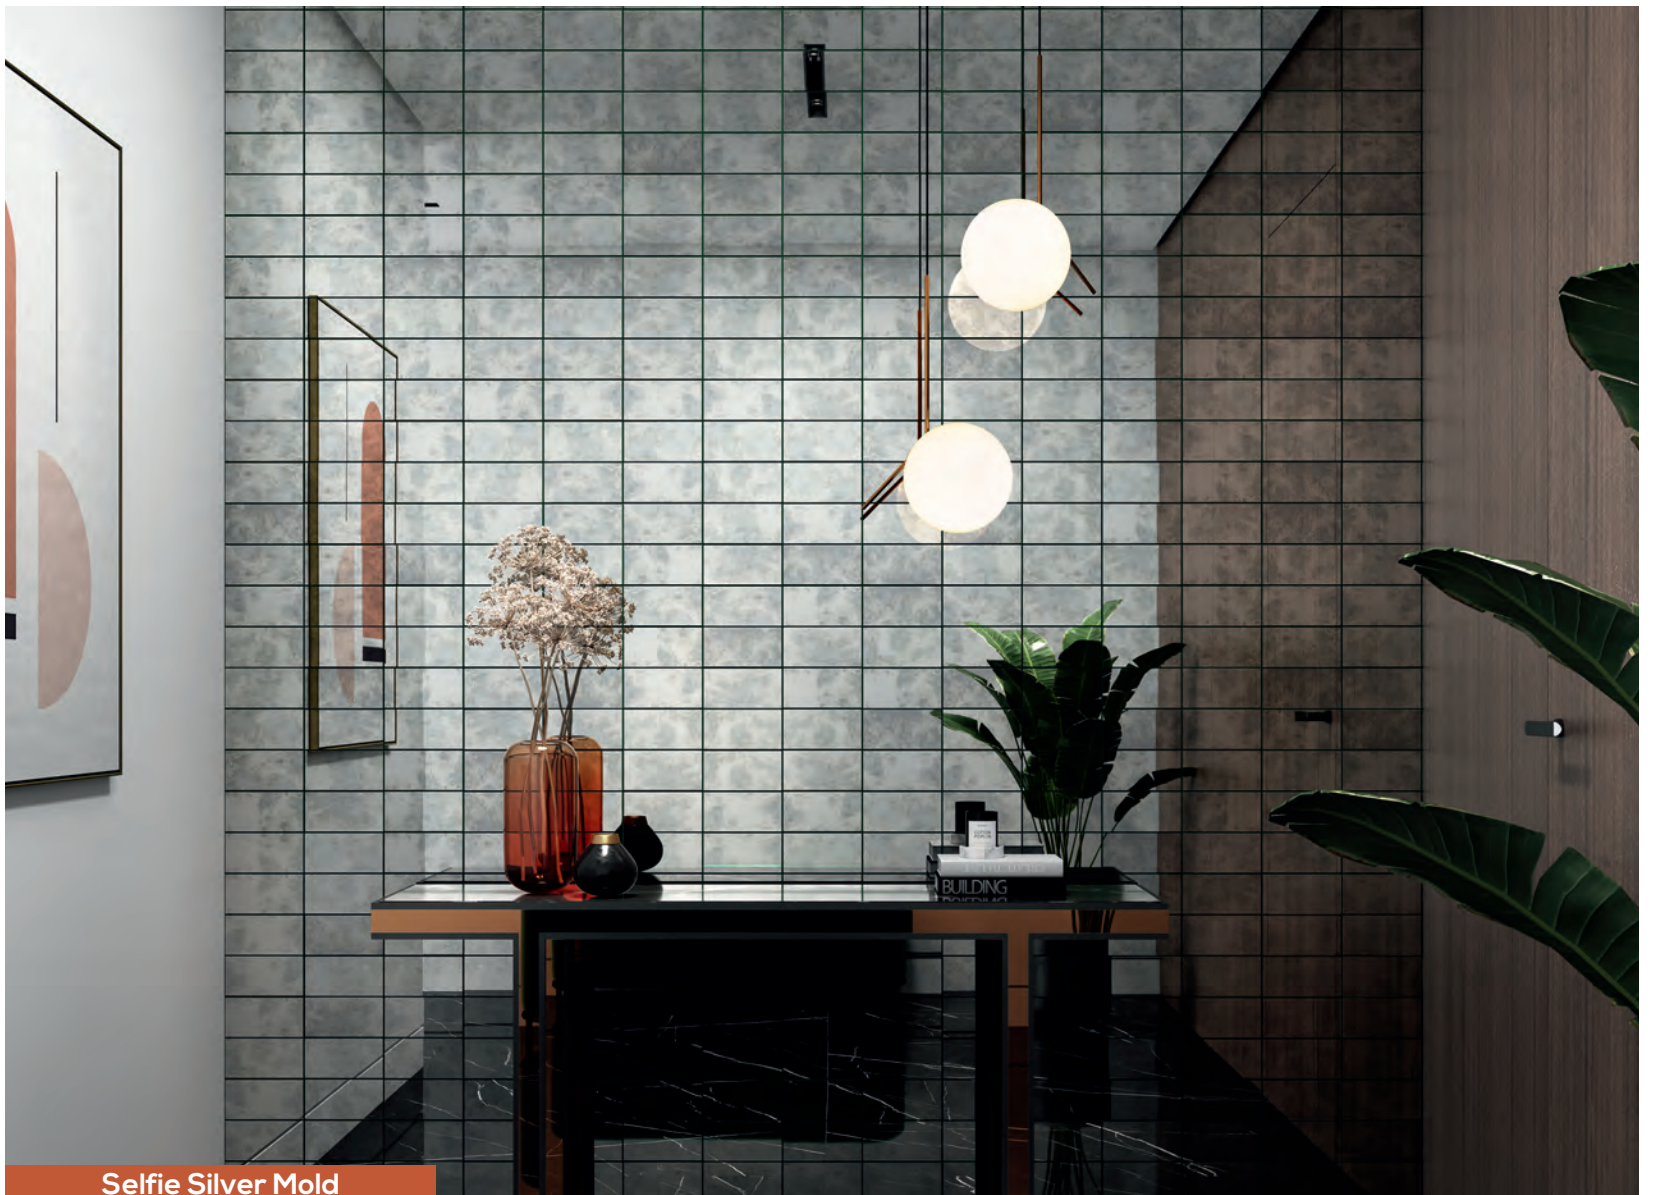

Beta Silver

Beta Silver

Actual Size: 11.9" x 12" | **SELFIE**
 Actual Covered Size: 0.99 sq.ft/pc

Selfie Silver Mod 11.9"x12.0"

GLASS - MIRROR

pcs	bx	sq ft	lb	sq ft	lb
12	90	11.94	30.86	1074	2833

Selfie Silver Mod