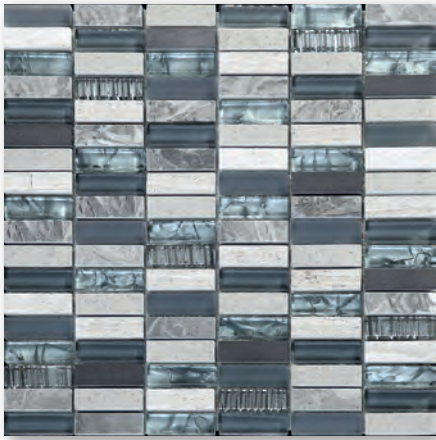

Actual Size: 11.7" x 11.7" | **SAFARI**
Actual Covered Size: 0.96 sq.ft/pc

Safari Elephant 11.7" x 11.7"

GLASS - MARBLE - ALUMINIUM