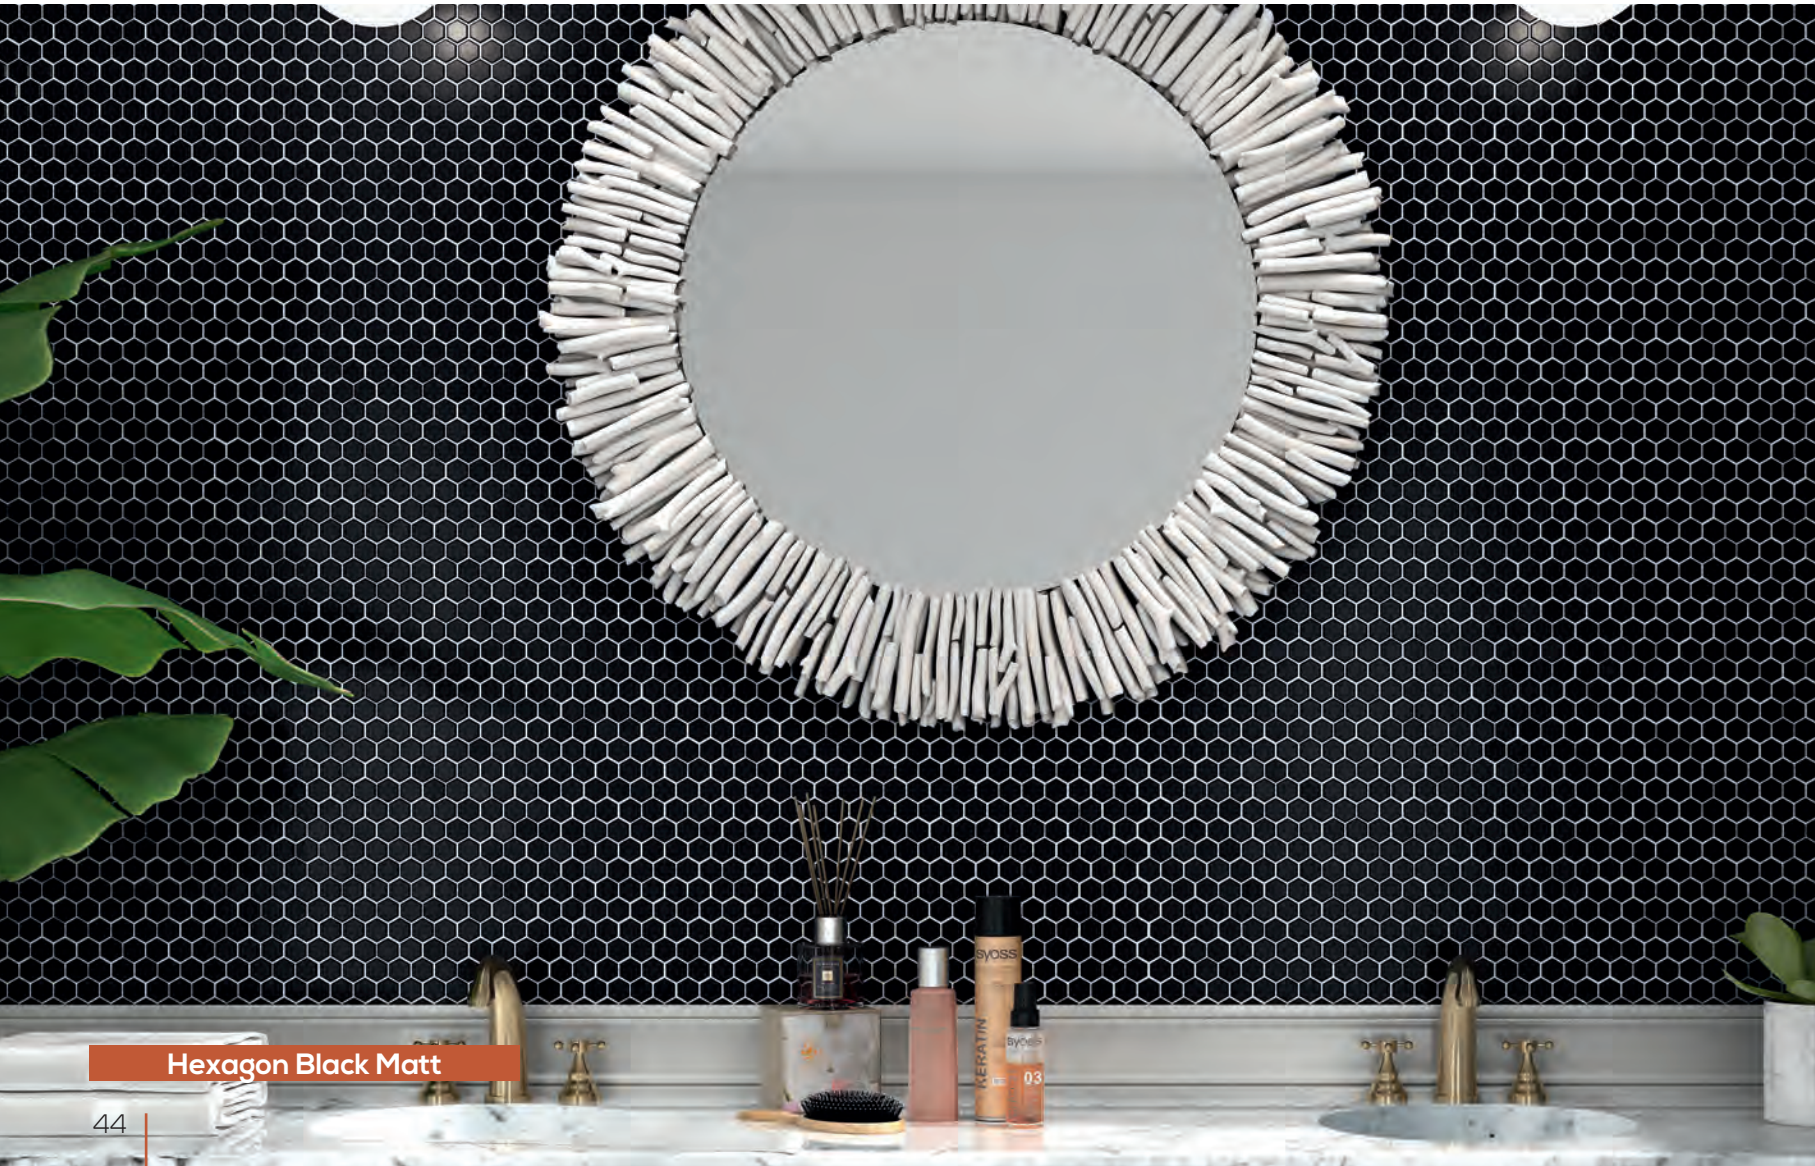

Hexagon White Matt

Hexagon Black Matt