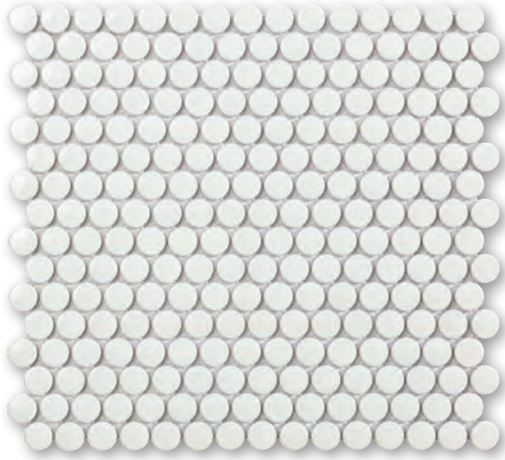

Penny Silver

Penny White Gloss

Penny Grey Gloss

Penny Cloudy Gloss

Actual Size: 12.4"x11.5" | **TECH**
 Actual Covered Size: 0.99 sq.ft/pc

Penny White Gloss 12.4"x11.5"

GLOSS GLAZED PORCELAIN

Penny Grey Gloss 12.4"x11.5"