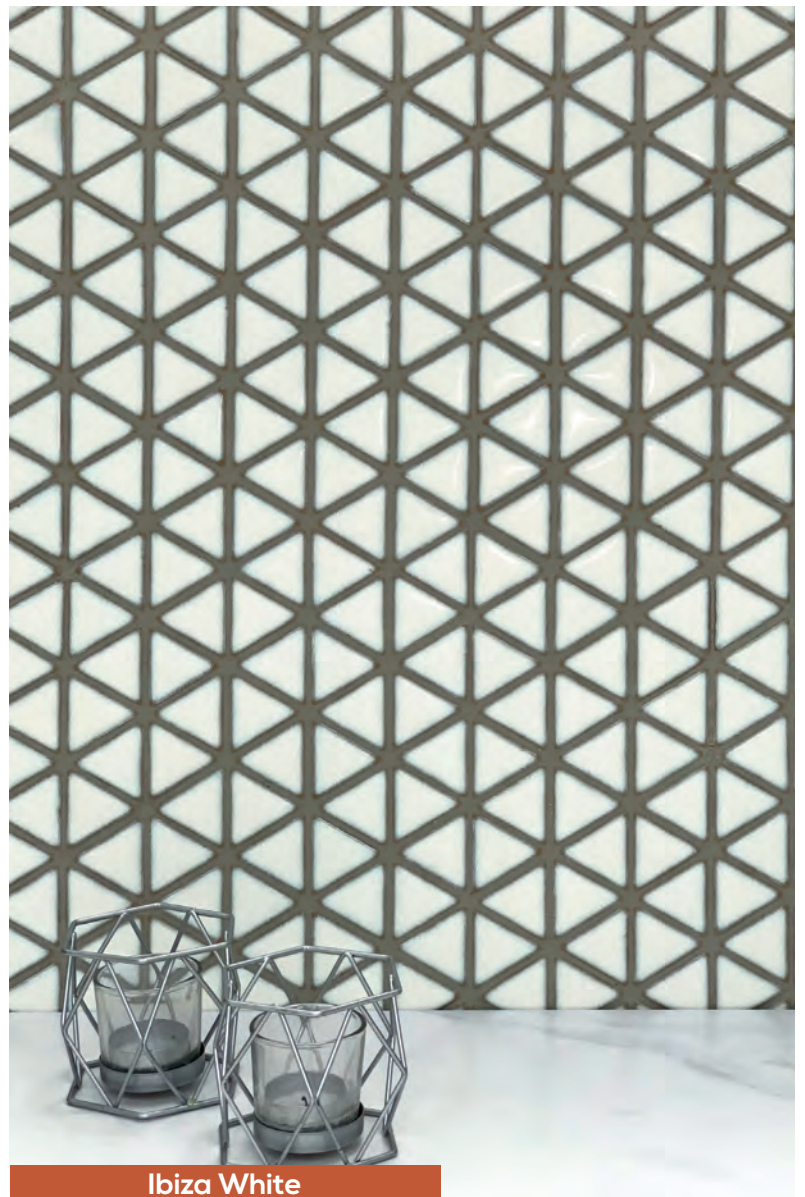

Ibiza White