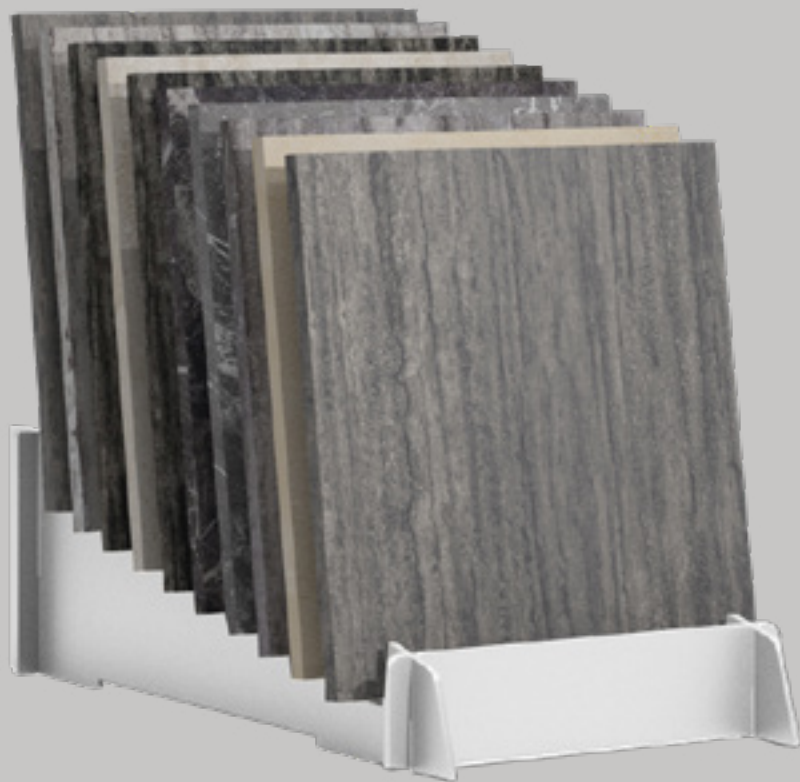

WOODEN BASES & CRADLES

CO 10-60

CO 10-60		
Model	Tiles	Dimensions (inches/cm)
CO 10-60	(10) 60x60	32"w x 21"d x 12"h (82,5x55,6x29,8)