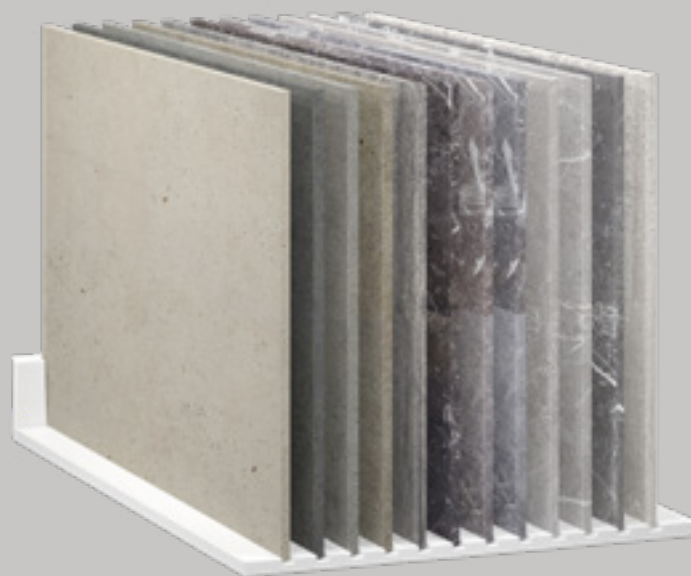

CDT 12-80 DX

CT3-10