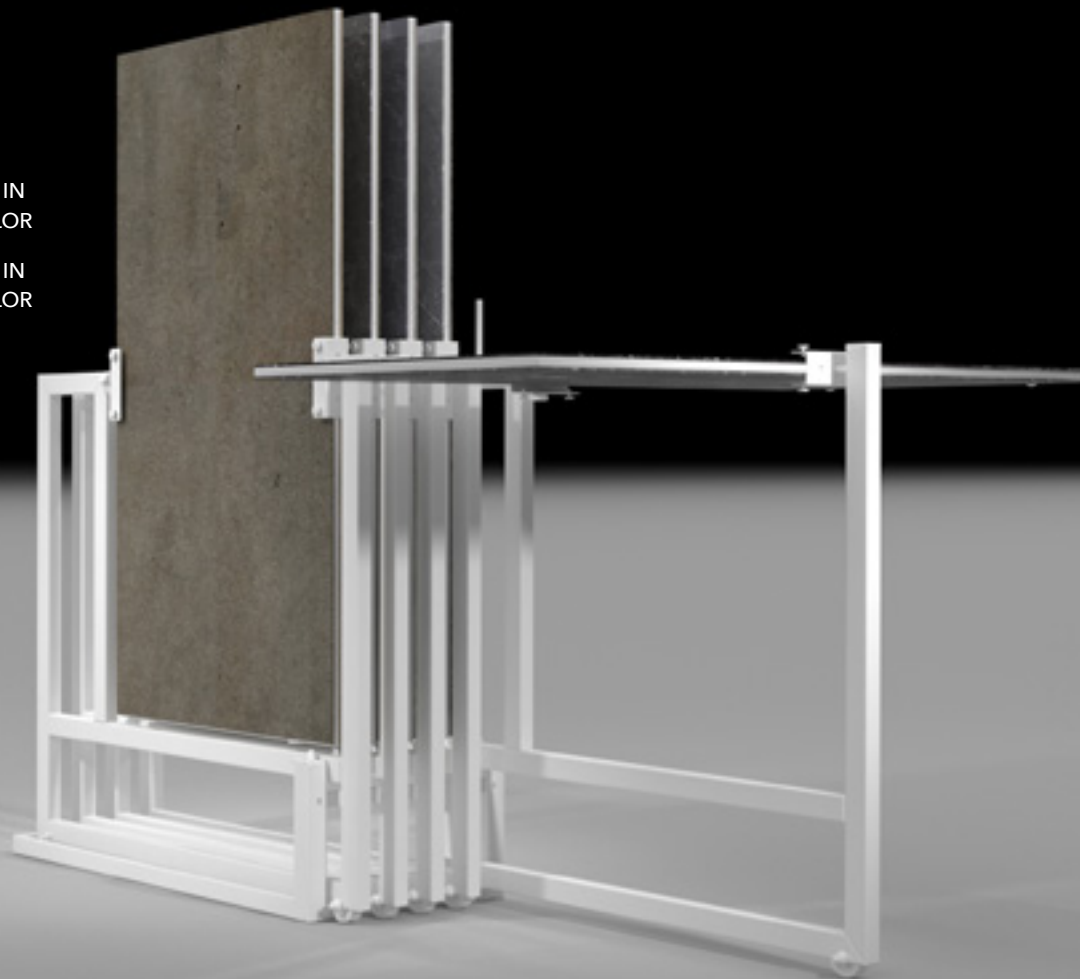

FLAT LIGHT

Metal display unit with 5-10 double sided and flipping frames to accommodate tiles 120x60-80x80-90x90-100x100-120x120 cm, 12 mm thickness max. Inner space 24 mm

STOCKED IN U.S.

STOCKED IN U.S.			
FLAT LIGHT			
Model	Frames	Tiles	Dimensions (inches/cm)
FLAT LIGHT 10 - 120x60	5	(10) 120x60	17"w x 37"d x 59"h (43x94,5x149,3)
FLAT LIGHT 10 - 120x120	5	(10) 120x120 (20) 120x60	17"w x 61"d x 58"h (35,8x64,5x126,5)

AVAILABLE IN
WHITE COLOR

AVAILABLE IN
WHITE COLOR

ADDITIONAL OPTION			
Model	Frames	Tiles	Dimensions (inches/cm)
FLAT LIGHT 20 - 120x60	10	(20) 120x60	33"w x 41"d x 59"h (68,4x105x149,5)
FLAT LIGHT 20 - 120x120	10	(20) 120x120 (40) 120x60	33"w x 61"d x 58"h (35,8x64,5x126,5)
FLAT LIGHT 10 - 100x100	5	(10) 100x100	17"w x 53"d x 50"h (56x201x167,9)
FLAT LIGHT 20 - 100x100	10	(20) 100x100	33"w x 53"d x 50"h (56x201x167,9)
FLAT LIGHT 10 - 90x90	5	(10) 90x90	17"w x 49"d x 47"h (56x201x167,9)
FLAT LIGHT 20 - 90x90	10	(20) 90x90	33"w x 49"d x 47"h (56x201x167,9)
FLAT LIGHT 10 - 80x80	5	(10) 80x80	17"w x 45"d x 43"h (43x114,4x108,2)
FLAT LIGHT 20 - 80x80	10	(20) 80x80	33"w x 45"d x 43"h (83x114,4x108,2)