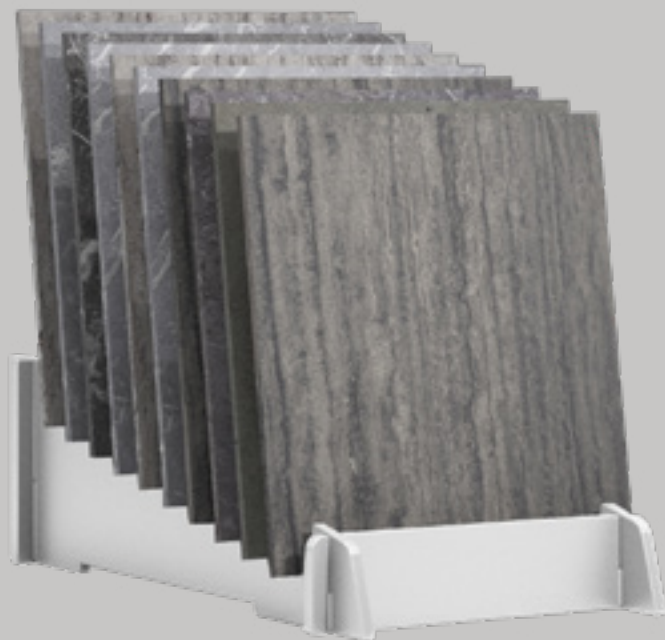

WOODEN BASES & CRADLES

CI10-60

CD 12-60 DX/SX