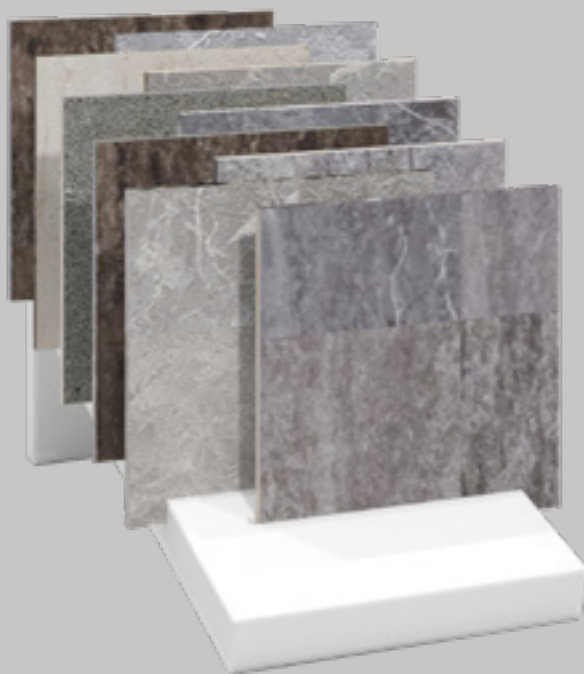

WOODEN BASES & CRADLES

CT2-12