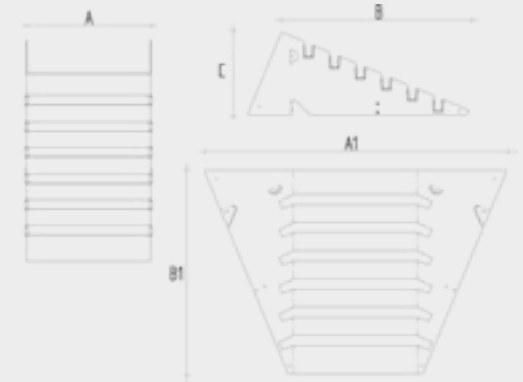

STOCKED
IN U.S.

EXPO

Metal display with ultraflat footboard and 8-10 single or double sided frames to accommodate tiles 120x60-100x100-120x120 cm, 12 mm thickness max. Inner space 24 mm

STOCKED IN U.S.

STOCKED IN U.S.			
EXPO DOUBLE SIDED			
Model	Frames	Tiles	Dimensions (inches/cm)
EXPO 16 120X60	8	(16) 120x60	27.2"w x 26,4"d x 49,7"h (69x67,2xh126,2)
EXPO 20 120X60	10	(20) 120x60	28.1"w x 35"d x 49,7"h (71,5x89,1xh126,3)
ADDITIONAL OPTIONS			
EXPO DOUBLE SIDED			
EXPO 16 80X80	8	(16) 80x80	36"w x 28,4"d x 34"h (91,5x72,1xh86,3)
EXPO 16 120X120	8	(16) 120x120	51,7"w x 28,4"d x 49,7"h (131,3x72,1xh126,2)
EXPO 20 80X80	10	(20) 80x80	36"w x 35"d x 34"h (91,5x89,1xh86,3)
EXPO 20 120X120	10	(20) 120x120	51,5"w x 35"d x 49,7"h (130,8x89,1xh126,2)
EXPO ONE SIDED			
EXPO 8 100X100	8	(8) 100x100	43,9"w x 26,4"d x 41,8"h (111,5x67,2xh106,3)
EXPO 8 120X60	8	(8) 120x60	27,1"wx26,4"dx49,7"h (68,9x67,2xh126,2)
EXPO 10 120X60	10	(10) 120x60	28.3"w x 32,7"d x 49,7"h (72x83xh126,2)
EXPO 10 120X120	10	(10) 120x120	51,5"w x 32,6"d x 49,7"h (131,5x82,8xh126,2)

AVAILABLE IN WHITE COLOR

AVAILABLE IN WHITE COLOR

EXPO XL

Metal display unit made up of extractable (not turning) frames to exhibit slabs

STOCKED IN U.S.

EXPO DOUBLE SIDED			
EXPO 10 - 120x240	5	(10) 120x240/260/280	25,2" w x 63,4" d x 97,6" h (64 x 160,9 x h247,9)
EXPO LIGHT 12 - 120x260	6	(12) 120x240/260	35" w x 52" d x 106" h (89,6x132,5xh269)
EXPO 10 - 160x320	5	(10) 160x320	25" w x 79" d x 129" h (63,5x201xh328)
EXPO 20 - 160x320	10	(20) 160x320	49" w x 79" d x 129" h (124x201xh328)