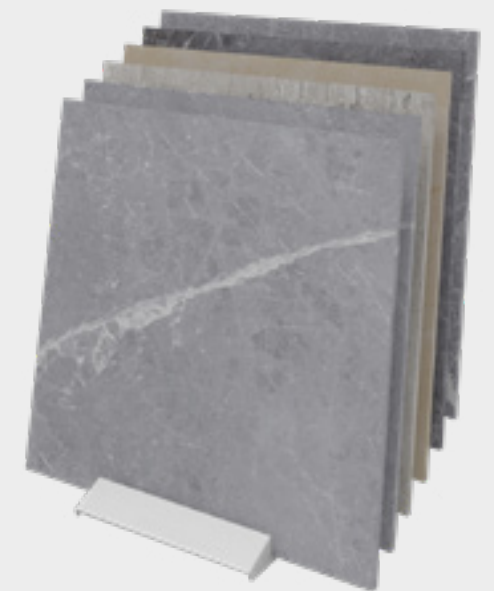

NOTE: Unit has been tested for performance and can safely hold (10) 24" x 48" tiles.

CAUTION: When displaying 24" x 48" tiles, to avoid the possibility of unit tipping backwards, DO NOT leave unit with only top slot occupied at any point in time. Marocchi S.R.L. will not be responsible for any damages incurred for unit tipping backwards.