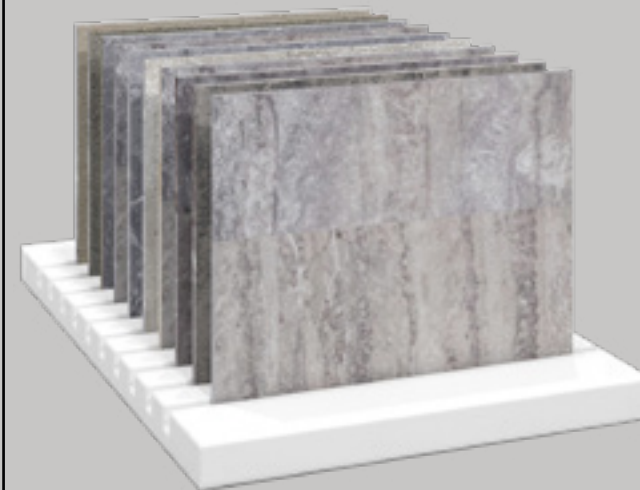

CI 20-30 WATERFALL		
Model	Tiles	Dimensions (inches/cm)
CI 20-30	(20) 30x60	33"w x 13"d x 33"h (83,8x34x83,8)

WOODEN BASES & CRADLES

CT2-12

CDT 12-80 DX

CT3-10

CT2-12		
Model	Tiles	Dimensions (inches/cm)
CT 2-12	(12) 20X20	11,8"w x 18,1"d x 1"h (30x46x2,5)