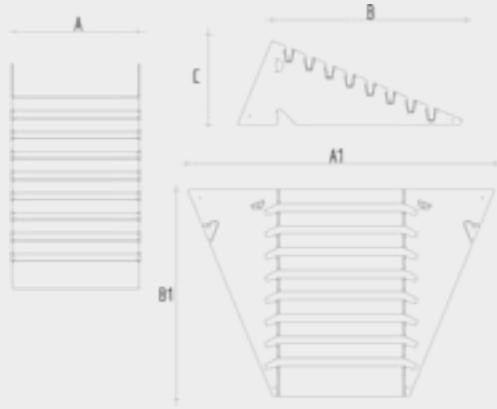

CULLA COMPACT LARGE FORMAT

Name	COMPACT LARGE		
Colors	Black - White		
Number of tiles	8		
Tiles dimensions	80x80 cm	32x32 "	
	90x90 cm	36x36 "	
	60x120 cm	24x48 "	
	120x120 cm	48x48 "	
Thickness	6 - 12 mm		
Folded	A	450 mm	17 23/32 "
	B	795 mm	25 3/4 "
	II	298 mm	11 47/54 "
Unfolded	A'	1084 mm	42 53/64 "
	B'	730 mm	28 47/64 "
	II	1,5 mm	1/16 "
Weight	6 kg	13.2 lbs	
PCS	125		
Packing	W	115 cm	45.31 "
	L	88 cm	34.67 "
	II	90 cm	35.46 "
Packing weight	750 Kg