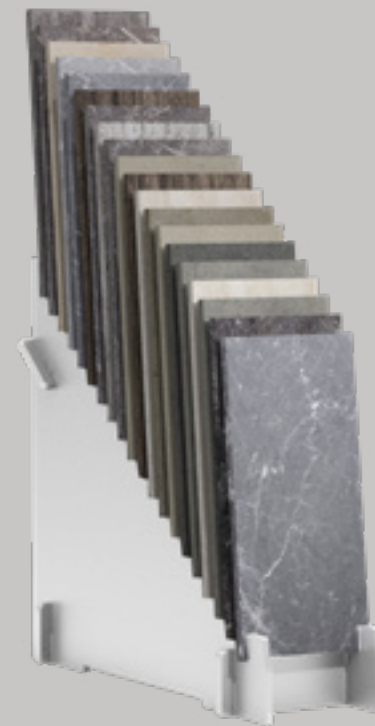

WOODEN BASES & CRADLES

CI10-60

CD 12-60 DX/SX

CI 20-30 WATERFALL

CI10-60		
Model	Tiles	Dimensions (inches/cm)
CI10-60	(10) 60x60	32"w x 21"d x 12"h (82,5x55,6x29,8)

CD 12-60 DX		
Model	Tiles	Dimensions (inches/cm)
CD 12-60 DX	(12) 60x60	39"w x 21"d x 19"h (100x55x47,5)