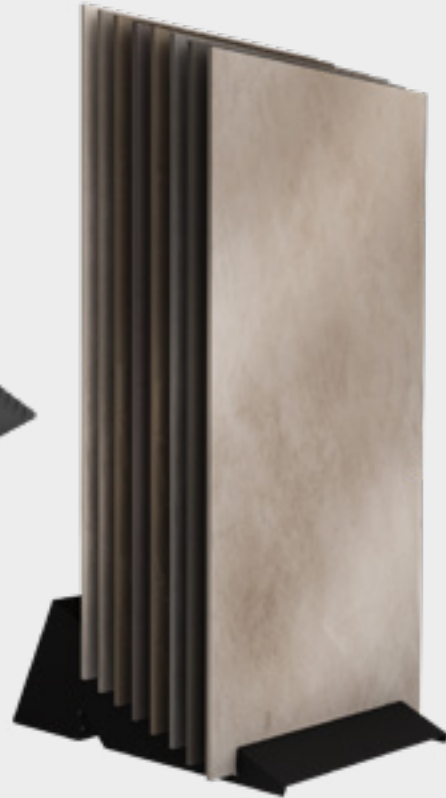

CULLA COMPACT LARGE FORMAT

Name	COMPACT LARGE		
Colors	Black - White		
Number of tiles	8		
Tiles dimensions	80x80 cm	32x32 "	
	90x90 cm	36x36 "	
	60x120 cm	24x48 "	
	120x120 cm	48x48 "	
Thickness	6 - 12 mm		
Folded	A	450 mm	17 23/32 "
	B	795 mm	25 3/4 "
	II	298 mm	11 47/54 "
Unfolded	A'	1084 mm	42 53/64 "
	B'	730 mm	28 47/64 "
	II	1,5 mm	1/16 "
Weight	6 kg	13.2 lbs	
PCS	125		
Packing	W	115 cm	45.31 "
	L	88 cm	34.67 "
	II	90 cm	35.46 "
Packing weight	750 Kg