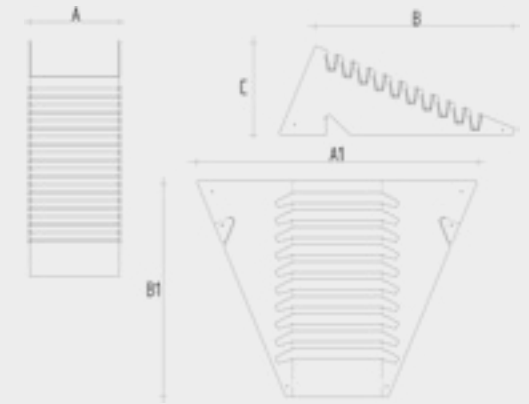

marocchi® USA
milleottocentoventuno

USA STOCK SELECTION · 2023

CULLA COMPACT 10

STOCKED
IN U.S.

Name		COMPACT 10	
Colors		Black - White	
Tiles N°		10	
Tiles dimensions		30x60 cm	12x24 "
		45x45 cm	18x28 "
		45x90 cm	18x36 "
		60x60 cm	24x24 "
		60x120 cm	24x48 "
Thickness		6 - 12 mm	
Folded	A	250 mm	9 7/8 "
	B	600 mm	25 3/4 "
	H	248 mm	9 6/8 "
Unfolded	A'	780 mm	30 45/64 "
	B'	600 mm	23 5/8 "
	H	1,5 mm	1/16 "
Weight		3 kg	6.6 lbs
PCS		250	
Packing	W	115 cm	45.31 "
	L	88 cm	34.67 "
	H	90 cm	35.46 "
Packing weight		750 kg	

NOTE: Unit has been tested for performance and can safely hold (10) 24" x 48" tiles.

CAUTION: When displaying 24" x 48" tiles, to avoid the possibility of unit tipping backwards, DO NOT leave unit with only top slot occupied at any point in time. Marocchi S.R.L. will not be responsible for any damages incurred for unit tipping backwards.

STOCKED
IN U.S.

EXPO

Metal display with ultraflat footboard and 8-10 single or double sided frames to accommodate tiles 120x60-100x100-120x120 cm, 12 mm thickness max. Inner space 24 mm

STOCKED IN U.S.

STOCKED IN U.S.			
EXPO DOUBLE SIDED			
Model	Frames	Tiles	Dimensions (inches/cm)
EXPO 16 120X60	8	(16) 120x60	27.2"w x 26,4"d x 49,7"h (69x67,2xh126,2)
EXPO 20 120X60	10	(20) 120x60	28.1"w x 35"d x 49,7"h (71,5x89,1xh126,3)
ADDITIONAL OPTIONS			
EXPO DOUBLE SIDED			
EXPO 16 80X80	8	(16) 80x80	36"w x 28,4"d x 34"h (91,5x72,1xh86,3)
EXPO 16 120X120	8	(16) 120x120	51,7"w x 28,4"d x 49,7"h (131,3x72,1xh126,2)
EXPO 20 80X80	10	(20) 80x80	36"w x 35"d x 34"h (91,5x89,1xh86,3)
EXPO 20 120X120	10	(20) 120x120	51,5"w x 35"d x 49,7"h (130,8x89,1xh126,2)
EXPO ONE SIDED			
EXPO 8 100X100	8	(8) 100x100	43,9"w x 26,4"d x 41,8"h (111,5x67,2xh106,3)
EXPO 8 120X60	8	(8) 120x60	27,1"wx26,4"dx49,7"h (68,9x67,2xh126,2)
EXPO 10 120X60	10	(10) 120x60	28.3"w x 32,7"d x 49,7"h (72x83xh126,2)
EXPO 10 120X120	10	(10) 120x120	51,5"w x 32,6"d x 49,7"h (131,5x82,8xh126,2)