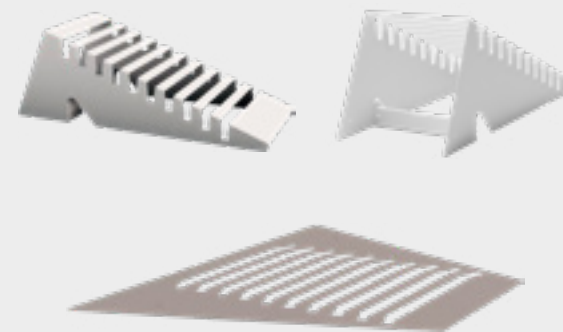

marocchi® USA
milleottocentoventuno

USA STOCK SELECTION · 2023

CULLA COMPACT 10

STOCKED
IN U.S.

Name		COMPACT 10	
Colors		Black - White	
Tiles N°		10	
Tiles dimensions		30x60 cm	12x24 "
		45x45 cm	18x28 "
		45x90 cm	18x36 "
		60x60 cm	24x24 "
		60x120 cm	24x48 "
Thickness		6 - 12 mm	
Folded	A	250 mm	9 7/8 "
	B	600 mm	25 3/4 "
	H	248 mm	9 6/8 "
Unfolded	A'	780 mm	30 45/64 "
	B'	600 mm	23 5/8 "
	H	1,5 mm	1/16 "
Weight		3 kg	6.6 lbs
PCS		250	
Packing	W	115 cm	45.31 "
	L	88 cm	34.67 "
	H	90 cm	35.46 "
Packing weight		750 kg	

NOTE: Unit has been tested for performance and can safely hold (10) 24" x 48" tiles.

CAUTION: When displaying 24" x 48" tiles, to avoid the possibility of unit tipping backwards, DO NOT leave unit with only top slot occupied at any point in time. Marocchi S.R.L. will not be responsible for any damages incurred for unit tipping backwards.

STOCKED
IN U.S.

EXPO

Metal display with ultraflat footboard and 8-10 single or double sided frames to accommodate tiles 120x60-100x100-120x120 cm, 12 mm thickness max. Inner space 24 mm

STOCKED IN U.S.

STOCKED IN U.S.			
EXPO DOUBLE SIDED			
Model	Frames	Tiles	Dimensions (inches/cm)
EXPO 16 120X60	8	(16) 120x60	27.2"w x 26,4"d x 49,7"h (69x67,2xh126,2)
EXPO 20 120X60	10	(20) 120x60	28.1"w x 35"d x 49,7"h (71,5x89,1xh126,3)
ADDITIONAL OPTIONS			
EXPO DOUBLE SIDED			
EXPO 16 80X80	8	(16) 80x80	36"w x 28,4"d x 34"h (91,5x72,1xh86,3)
EXPO 16 120X120	8	(16) 120x120	51,7"w x 28,4"d x 49,7"h (131,3x72,1xh126,2)
EXPO 20 80X80	10	(20) 80x80	36"w x 35"d x 34"h (91,5x89,1xh86,3)
EXPO 20 120X120	10	(20) 120x120	51,5"w x 35"d x 49,7"h (130,8x89,1xh126,2)
EXPO ONE SIDED			
EXPO 8 100X100	8	(8) 100x100	43,9"w x 26,4"d x 41,8"h (111,5x67,2xh106,3)
EXPO 8 120X60	8	(8) 120x60	27,1"wx26,4"dx49,7"h (68,9x67,2xh126,2)
EXPO 10 120X60	10	(10) 120x60	28.3"w x 32,7"d x 49,7"h (72x83xh126,2)
EXPO 10 120X120	10	(10) 120x120	51,5"w x 32,6"d x 49,7"h (131,5x82,8xh126,2)