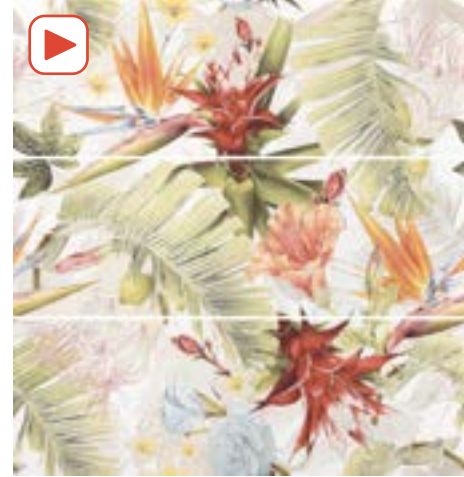

DECOR GRAVITY MULTI
35 X 100 / 14" X 40" **K78/P**

DECOR SET(3) CLOUD
35 X 100 / 14" X 40" **K78/P**