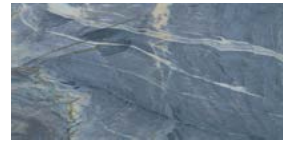

C3 R11 DEEP BLUE OXID
30 X 60 / 12" X 24" J98/M