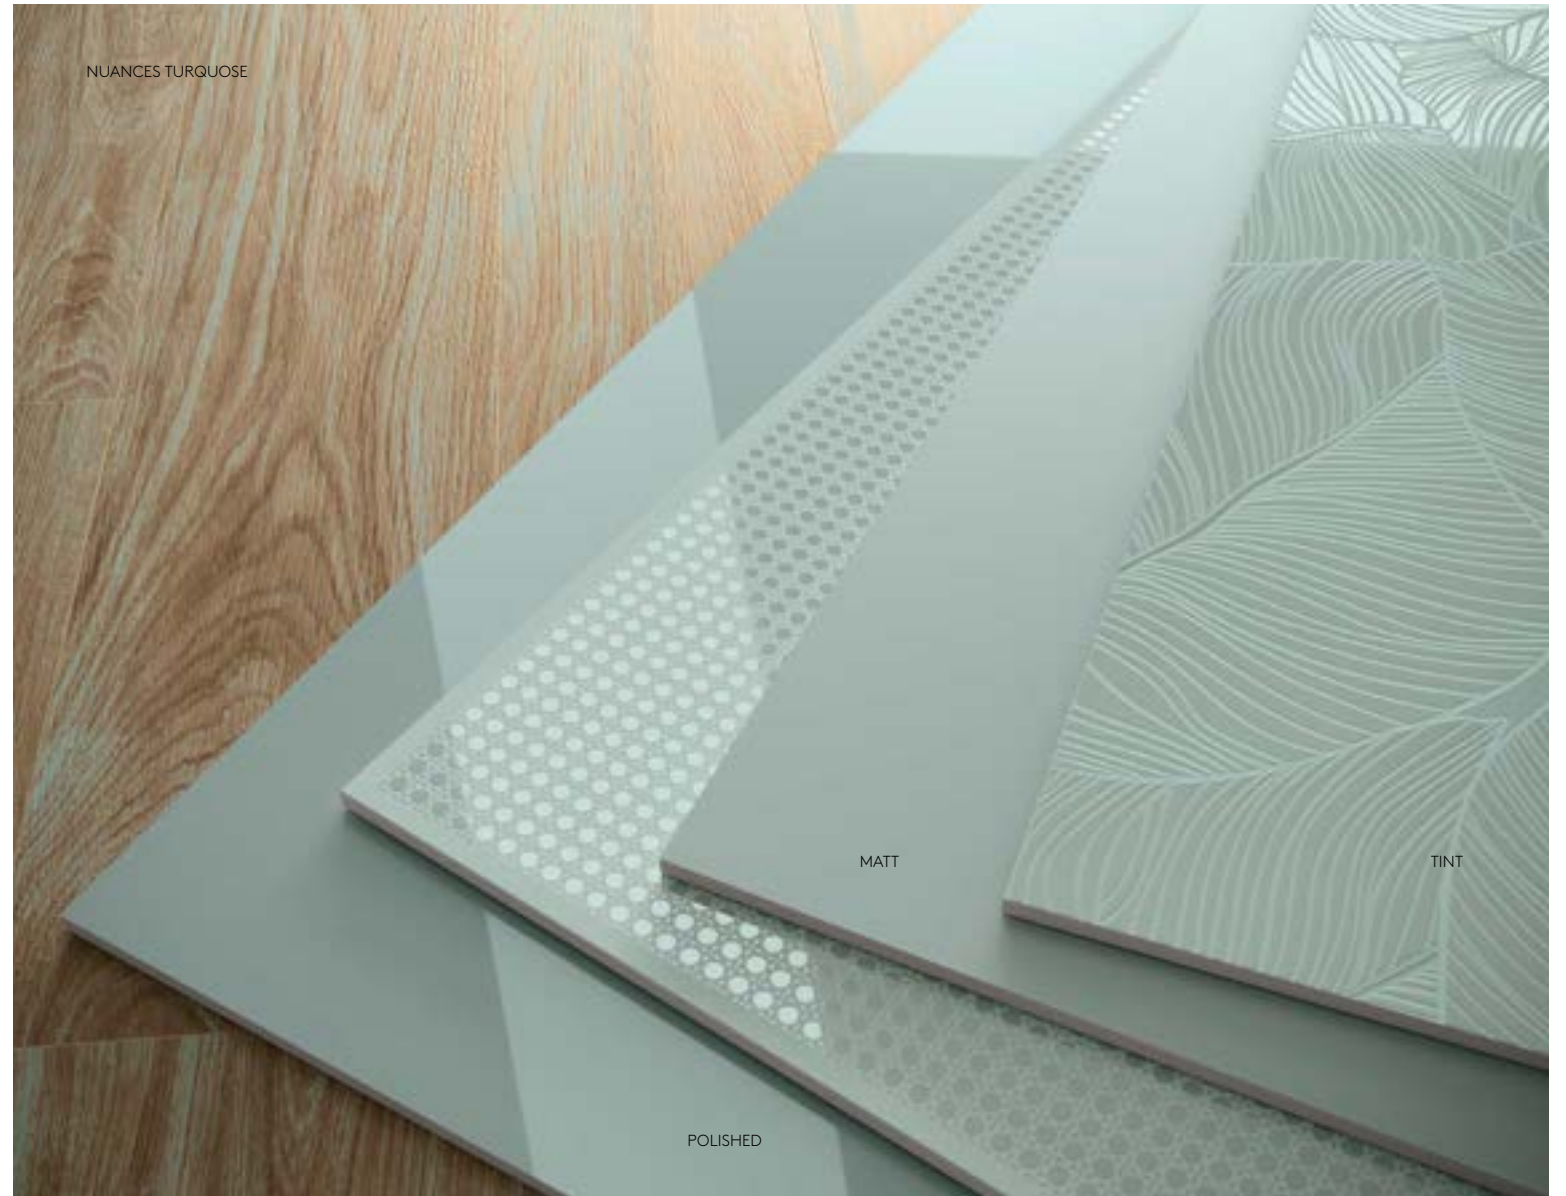

TURQUOISE MATT RECT 60X120, TURQUOISE POL RECT 60X120, WICKERTURQUOISE RECT 60X120, TINT TURQUOISE POL RECT 60X120, NUANCES TURQUOISE RECT 20X120.