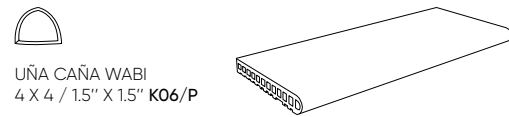

UÑA CAÑA WABI
4 X 4 / 1.5" X 1.5" K06/P

C3 R11 BORDE SKIMMER WABI
45 X 75 / 18" X 30" K93/P

UÑA ARISTA WABI
3 X 3 / 1.2" X 1.2" K06/P

ARISTA WABI
4 X 33 / 1.5" X 13" K29/P

MEDIA CAÑA WABI
4 X 33 / 1.5" X 13" K29/P