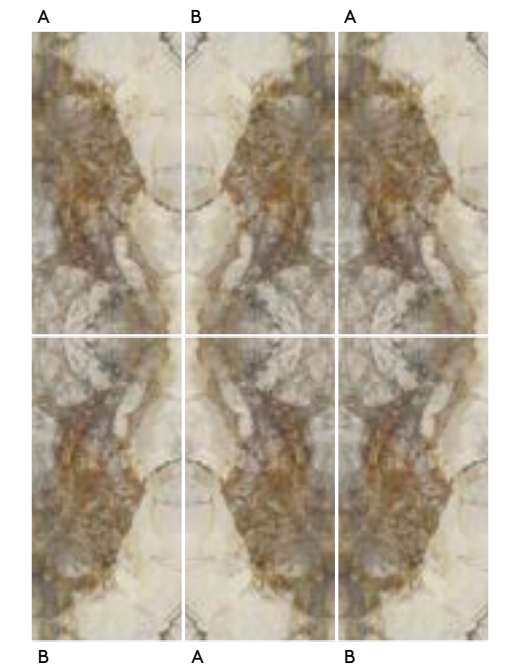

KI CARAMELLO RECT. 40X120. GOLD HARD POL RECT. 120X280. GOLD HARD POL RECT. 60X120.