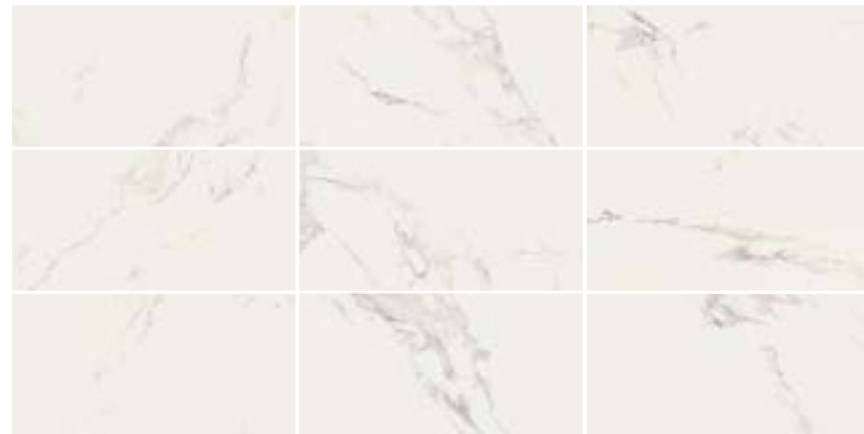

VARIACIÓN DE DISEÑO · GRAPHIC FACES

60X120 - 9 PIEZAS/9 PIÈCES/9 PIÈCES

RODAPIÉS · SKIRTING BOARDS

M ROD. MANDALAY WHITE
7.5 X 60 / 3" X 24" **K24/P**

E ROD. MANDALAY WHITE POL
7.5 X 60 / 3" X 24" **K29/P**

M ZANQUIN RECTO
7.5 X 60 / 3" X 24" **K09/P**

PELDAÑOS · STEPS

PELDAÑO RECTO MANDALAY
33 X 120 / 13" X 48" **K91/P**

CARACTERÍSTICAS TÉCNICAS · TECHNICAL CHARACTERISTICS

PORCELÁNICO / PORCELAIN TILES
GRÈS CERÀME / FEINSTEINZEUG

VARIACION LEVE / SLIGHT VARIATION
LÈGERÈ VARIATION / LEICHT FARBSPIEL

RECTIFICADO / RECTIFIED
RECTIFIÈ / KALIBRIERT

ANTIHELO / FROST PROOF
RÉSISTANT AU GEL / FROSTSCHUTZ

Para más información técnica, especificaciones e imágenes visite nuestra web
El embalaje de los artículos está sujeto a variaciones, para obtener el dato exacto y actual se recomienda consultar la web.
For more technical information, specifications and images, visit our website
The packing of our items is subject to variations. To get the most accurate and updated information, we recommend to check the website.
Pour plus d'informations techniques, de spécifications et de visuels, visitez notre site web
L'emballage des articles est sujet à variation, pour obtenir les données exactes et actuelles il est recommandé de consulter notre site web.