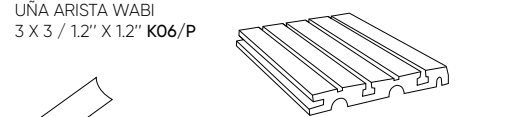

UÑA CAÑA WABI
4 X 4 / 1.5" X 1.5" K06/P

C3 R11 BORDE SKIMMER WABI
45 X 75 / 18" X 30" K93/P

UÑA ARISTA WABI
3 X 3 / 1.2" X 1.2" K06/P

ARISTA WABI
4 X 33 / 1.5" X 13" K29/P

MEDIA CAÑA WABI
4 X 33 / 1.5" X 13" K29/P