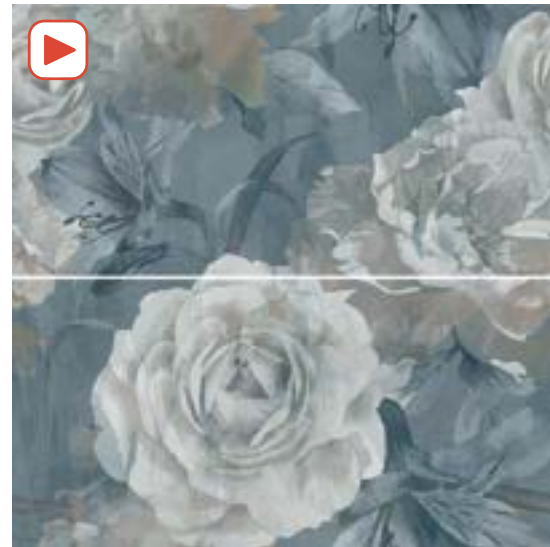

M V1 DECOR SET(2) AUTUMN
60 X 120 / 24" X 48" K95/P

DECOR SET(2) WINTER 60X120; TAPESTRY PUMICE RECT 60X120; PUMICE MATT RECT 60X120.