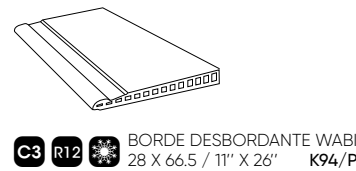

UÑA CAÑA WABI
4 X 4 / 1.5" X 1.5" K06/P

C3 R11 BORDE SKIMMER WABI
45 X 75 / 18" X 30" K93/P

UÑA ARISTA WABI
3 X 3 / 1.2" X 1.2" K06/P

ARISTA WABI
4 X 33 / 1.5" X 13" K29/P

MEDIA CAÑA WABI
4 X 33 / 1.5" X 13" K29/P