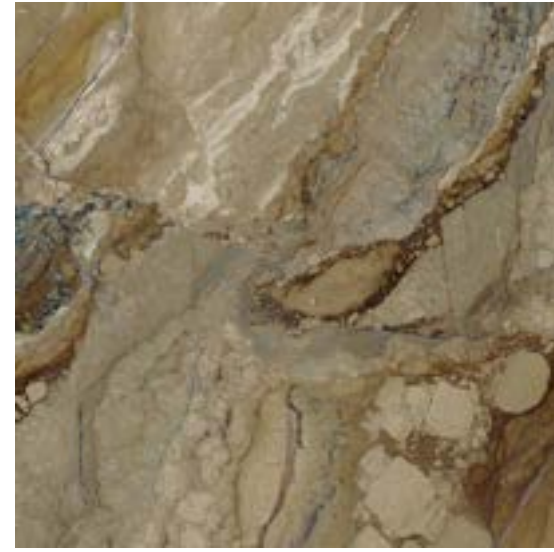

REX BROWN POLISHED RECT
120 X 120 / 48" X 48"

P52/M