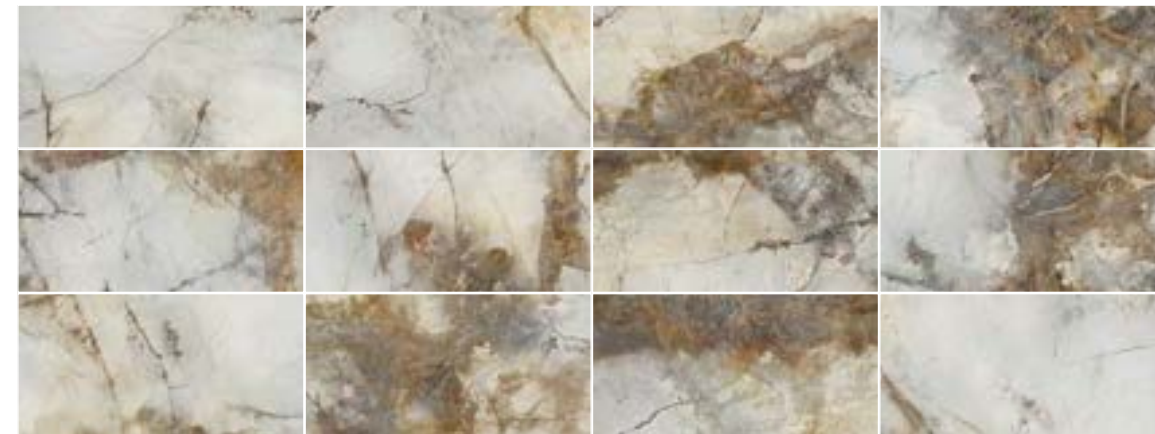

VARIACIÓN DE DISEÑO · GRAPHIC FACES

60X120 - 12 PIEZAS / 12 PIECES / 12 PIÈCES

CARACTERÍSTICAS TÉCNICAS · TECHNICAL CHARACTERISTICS

- **P** PORCELÁNICO / PORCELAIN TILES
  GRÈS CERÁME / FEINSTEINZEUG
- **G** GRANILLA PULIDA / GRAIN POLISHED
  GRAIN POLI / TECHNISCHE POLIERTES FEINSTEINZEUG
- **R** RECTIFICADO / RECTIFIED
  RECTIFIÉ / KALIBRIERT

- **V3** VARIACION MODERADA / MODERATE VARIATION
  MODÉRÉE VARIATION / MITTLERES FARBSPIEL
- **F** ANTIHIELO / FROST PROOF
  RÉSISTANT AU GEL / FROSTSCHUTZ
- **RU4** USO RECOMENDADO / RECOMMENED USE - RU4

- **M** VARIACIÓN DE DISEÑO / GRAPHIC FACES / TAMPONS DIFFÉRENTS:
  120X280 - 3 PIEZAS / FACES / PIÈCES

Para más información técnica, especificaciones e imágenes visite nuestra web
El embalaje de los artículos está sujeto a variaciones, para obtener el dato exacto y actual se recomienda consultar la web.
For more technical information, specifications and images, visit our website
The packing of our items is subject to variations. To get the most accurate and updated information, we recommend to check the website.
Pour plus d'informations techniques, de spécifications et de visuels, visitez notre site web
L'emballage des articles est sujet à variation, pour obtenir les données exactes et actuelles il est recommandé de consulter notre site web.