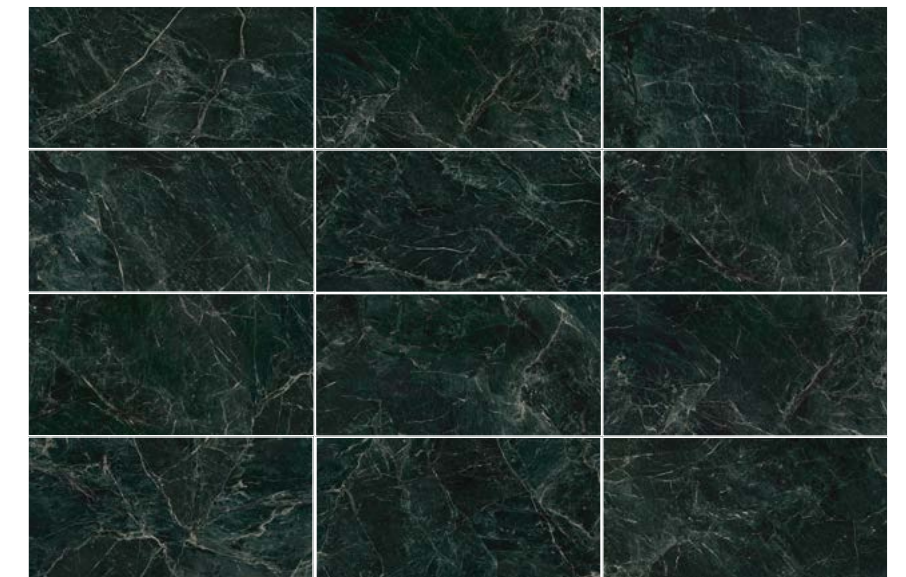

VARIACIÓN DE DISEÑO · GRAPHIC FACES

120X260 - 3 PIEZAS/3 PIECES/3 PIÈCES
60X120 - 12 PIEZAS/12 PIECES/12 PIÈCES
60X60 - 24 PIEZAS/24 PIECES/24 PIÈCES

30X60 - 48 PIEZAS/48 PIECES/48 PIÈCES
29,5X29,5 - 96 PIEZAS/96 PIECES/96 PIÈCES
14,5X14,5 - 384 PIEZAS/384 PIECES/384 PIÈCES