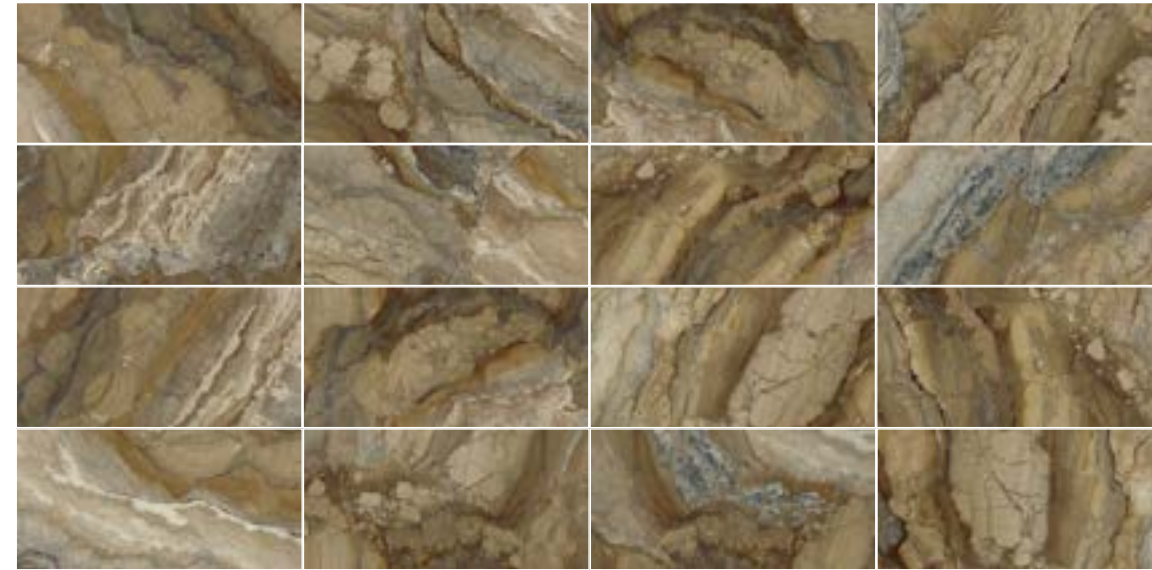

REX BROWN POLISHED RECT
120 X 120 / 48" X 48"

P52/M

REX BROWN POLISHED RECT
60 X 120 / 24" X 48"

P34/M

RODAPIÉS · SKIRTING BOARDS

ROD. REX BROWN POL
75 X 60 / 3" X 24" K29/P

VARIACIÓN DE DISEÑO · GRAPHIC FACES