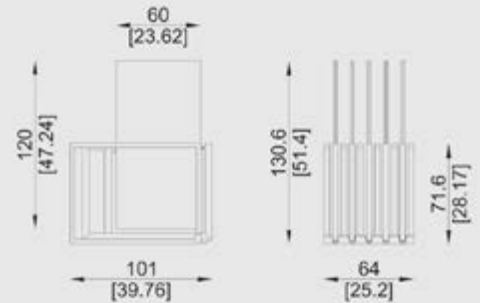

## FLAT 120X60 - FRAMES AVAILABLE IN BASIC, FULL FRAME, CLIPS

FLAT 120X60 (BASIC)

~~€1080~~ **€605**

FLAT 120X60 (FULL FRAME)

~~€1135~~ **€636**

FLAT 120X60 (CLIPS)

~~€1198~~ **€671**

FLAT 120X60 SIDE CLOSURES  
(OPTIONAL)

## FLAT 200X100 - FRAMES AVAILABLE IN CLIPS, BOARDS

FLAT 200X100 (CLIPS)

~~€1901~~ **€1065**

FLAT 200X100 (BOARDS)  
(PANELS NOT INCLUDED)

~~€1985~~ **€1112**

FLAT 200X100 SIDE CLOSURES  
(OPTIONAL)

~~€220~~ **€123**