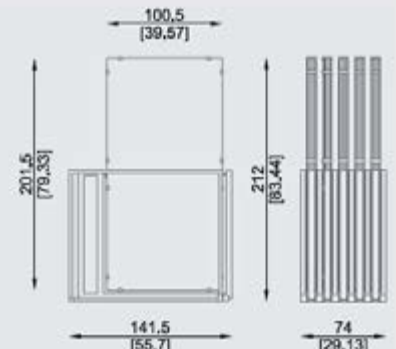

## FLAT 200X100 - FRAMES AVAILABLE IN CLIPS, BOARDS

FLAT 200X100 (CLIPS)

~~€1901~~ **€1065**

FLAT 200X100 (BOARDS)  
(PANELS NOT INCLUDED)

~~€1985~~ **€1112**

FLAT 200X100 SIDE CLOSURES  
(OPTIONAL)

~~€220~~ **€123**

# Flat

FLAT 120X120 - FRAMES AVAILABLE IN BASIC, FULL FRAME, CLIPS OR BOARDS

FLAT 120X120 (BASIC)

~~€1201~~ **€673**

FLAT 120X120 (FULL FRAME)

~~€1267~~ **€710**

FLAT 120X120 (CLIPS)

~~€1322~~ **€740**