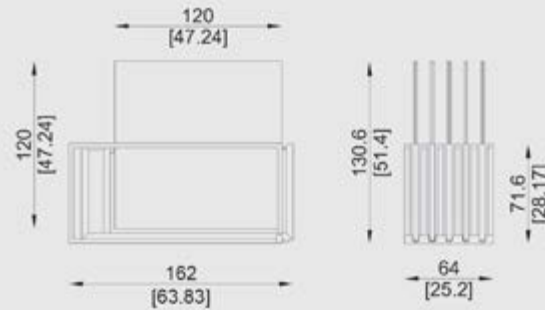

# Flat

FLAT 120X120 - FRAMES AVAILABLE IN BASIC, FULL FRAME, CLIPS OR BOARDS

FLAT 120X120 (BASIC)

~~€1201~~ **€673**

FLAT 120X120 (FULL FRAME)

~~€1267~~ **€710**

FLAT 120X120 (CLIPS)

~~€1322~~ **€740**

FLAT 120X120 (BOARDS)  
(PANEL 48"X48" NOT INCLUDED)

~~€1716~~ **€961**

FLAT 120X120 SIDE CLOSURES  
(OPTIONAL)

~~€220~~ **€123**

ALL PROMOTIONAL UNIT PRICE IS FOR QUANTITIES OF 1-50 UNITS.  
ALL PRICES ARE EX-FACTORY AND INVOICED IN EUROS.

SHOWN ABOVE: FLAT 120X120 -  
BASIC

SHOWN ABOVE: FLAT 120X120 -  
FULL FRAME

SHOWN ABOVE: FLAT 120X120 -  
BOARDS

SHOWN ABOVE: FLAT 120X120 -  
CLIPS

[CLICK HERE TO DOWNLOAD THE FULL PROMOTIONAL CATALOG](#)