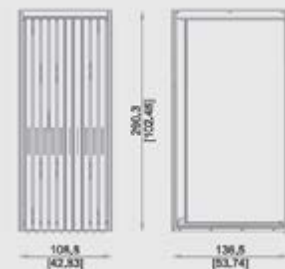

A = 230 cm / 90.02 inch
B = 120 cm / 47.24 inch
C = 47 cm / 18.62 inch | 120 kg

M12XL- 6 FRAMES - 12 PANELS - PANELS NOT INCLUDED

LIST PRICE

~~€1909~~

PROMOTIONAL PRICE

€1069

341 cm
134.65 inch
120.5 cm
47.48 inch

A = 270 cm / 106.38 inch
B = 150 cm / 59.10 inch
C = 70 cm / 27.56 inch | 300 kg

M20XL - 10 FRAMES - 20 PANELS - PANELS NOT INCLUDED

LIST PRICE

~~€2482~~

PROMOTIONAL PRICE

€1390

241 cm
94.95 inch
120.8 cm
47.48 inch

A = 270 cm / 106.38 inch
B = 150 cm / 59.10 inch
C = 110 cm / 43.34 inch | 500 kg

**ALL PROMOTIONAL UNIT PRICE IS FOR QUANTITIES OF 1-50 UNITS.
ALL PRICES ARE EX-FACTORY AND INVOICED IN EUROS.**

CLICK HERE TO DOWNLOAD THE FULL PROMOTIONAL CATALOG

Pull-Outs

PIVOT 6 - 3 FRAMES - 6 PANELS - PANELS NOT INCLUDED

LIST PRICE

~~€1491~~

PROMOTIONAL PRICE

€835

201.5 cm
79.39 inch
100.5 cm
39.60 inch

A = 240 cm / 94.56 inch
B = 150 cm / 59.05 inch
C = 80 cm / 31.52 inch | 150 kg