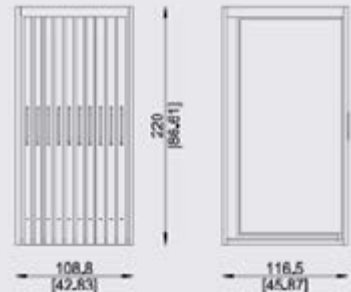

**ALL PROMOTIONAL UNIT PRICE IS FOR QUANTITIES OF 1-50 UNITS.
ALL PRICES ARE EX-FACTORY AND INVOICED IN EUROS.**

M6XL- 3 FRAMES - 6 PANELS - PANELS NOT INCLUDED

LIST PRICE

~~€1310~~

PROMOTIONAL PRICE

€734

201.5 cm
79.29 inch
100.5 cm
39.60 inch

A = 230 cm / 90.02 inch
B = 120 cm / 47.24 inch
C = 47 cm / 18.62 inch | 120 kg

M12XL- 6 FRAMES - 12 PANELS - PANELS NOT INCLUDED

LIST PRICE

~~€1909~~

PROMOTIONAL PRICE

€1069

341 cm
134.65 inch
120.5 cm
47.48 inch

A = 270 cm / 106.38 inch
B = 150 cm / 59.10 inch
C = 70 cm / 27.56 inch | 300 kg

M20XL - 10 FRAMES - 20 PANELS - PANELS NOT INCLUDED

LIST PRICE

~~€2482~~

PROMOTIONAL PRICE

€1390

241 cm
94.95 inch
120.8 cm
47.48 inch

A = 270 cm / 106.38 inch
B = 150 cm / 59.10 inch
C = 110 cm / 43.34 inch | 500 kg

**ALL PROMOTIONAL UNIT PRICE IS FOR QUANTITIES OF 1-50 UNITS.
ALL PRICES ARE EX-FACTORY AND INVOICED IN EUROS.**

CLICK HERE TO DOWNLOAD THE FULL PROMOTIONAL CATALOG