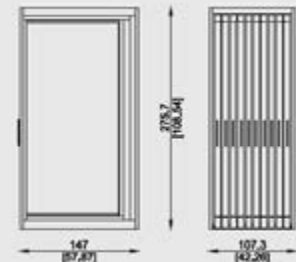

€1177

201.5 cm
79.39 inch

100.5 cm
39.60 inch

A = 240 cm / 94.56 inch
B = 150 cm / 59.05 inch
C = 80 cm / 31.52 inch

150 kg

PIVOT 10XL - 5 FRAMES - 10 PANELS - PANELS NOT INCLUDED

LIST PRICE

~~€2902~~

PROMOTIONAL PRICE

€1625

201.5 cm
79.39 inch

100.5 cm
39.60 inch

A = 240 cm / 94.56 inch
B = 150 cm / 59.05 inch
C = 100 cm / 39.37 inch

200 kg

PIVOT 20XL - 10 FRAMES - 20 PANELS - PANELS NOT INCLUDED

LIST PRICE

~~€4645~~

PROMOTIONAL PRICE

€2601

241 cm
94.95 inch

120.5 cm
47.48 inch

A = 270 cm / 106.38 inch
B = 150 cm / 59.10 inch
C = 126 cm / 49.26 inch

330 kg

ALL PROMOTIONAL UNIT PRICE IS FOR QUANTITIES OF 1-50 UNITS.
ALL PRICES ARE EX-FACTORY AND INVOICED IN EUROS.