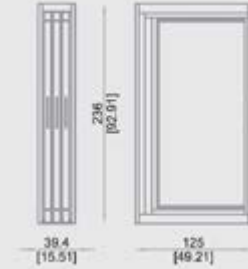

A = 270 cm / 106.38 inch
B = 150 cm / 59.10 inch
C = 70 cm / 27.56 inch | 300 kg

M20XL - 10 FRAMES - 20 PANELS - PANELS NOT INCLUDED

LIST PRICE

~~€2482~~

PROMOTIONAL PRICE

€1390

241 cm
94.95 inch
120.8 cm
47.48 inch

A = 270 cm / 106.38 inch
B = 150 cm / 59.10 inch
C = 110 cm / 43.34 inch | 500 kg

**ALL PROMOTIONAL UNIT PRICE IS FOR QUANTITIES OF 1-50 UNITS.
ALL PRICES ARE EX-FACTORY AND INVOICED IN EUROS.**

CLICK HERE TO DOWNLOAD THE FULL PROMOTIONAL CATALOG

Pull-Outs

PIVOT 6 - 3 FRAMES - 6 PANELS - PANELS NOT INCLUDED

LIST PRICE

~~€1491~~

PROMOTIONAL PRICE

€835

201.5 cm
79.39 inch
100.5 cm
39.60 inch

A = 240 cm / 94.56 inch
B = 150 cm / 59.05 inch
C = 80 cm / 31.52 inch | 150 kg

PIVOT 10 - 5 FRAMES - 10 PANELS - PANELS NOT INCLUDED

LIST PRICE

~~€2058~~

PROMOTIONAL PRICE

€1152

201.5 cm
79.39 inch
100.5 cm
39.60 inch

A = 240 cm / 94.56 inch
B = 150 cm / 59.05 inch
C = 90 cm / 35.37 inch | 200 kg