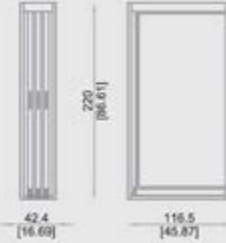

Pull-Outs

M6 - 3 FRAMES - 6 PANELS - PANELS NOT INCLUDED

LIST PRICE

~~€1197~~

PROMOTIONAL PRICE

€670

M12 - 6 FRAMES - 12 PANELS - PANELS NOT INCLUDED

LIST PRICE

~~€1691~~

PROMOTIONAL PRICE

€947

M20 - 10 FRAMES - 20 PANELS - PANELS NOT INCLUDED

LIST PRICE

~~€2132~~

PROMOTIONAL PRICE

€1194

**ALL PROMOTIONAL UNIT PRICE IS FOR QUANTITIES OF 1-50 UNITS.
ALL PRICES ARE EX-FACTORY AND INVOICED IN EUROS.**