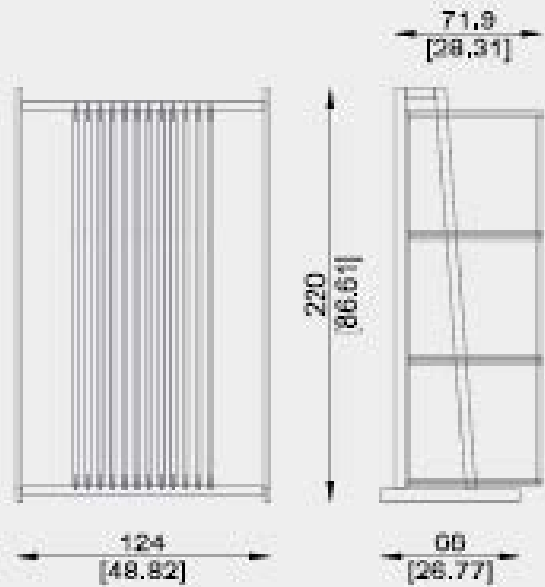

**ALL PROMOTIONAL UNIT PRICE IS FOR QUANTITIES OF 1-50 UNITS.  
ALL PRICES ARE EX-FACTORY AND INVOICED IN EUROS.**

BELOW: LAS VEGAS BASIC 8  
W/FRAMES FOR BOARDS / TILES /  
MOSAIC BOARDS

	A = 226 cm / 89.04 inch	85 kg
	B = 75 cm / 29.55 inch	
	C = 45 cm / 17.73 inch	

BELOW: LAS VEGAS BASIC 12  
W/FRAMES FOR BOARDS / TILES /  
MOSAIC BOARDS

	A = 226 cm / 89.04 inch	110 kg
	B = 75 cm / 29.55 inch	
	C = 61 cm / 24.03 inch	

LEFT: LAS VEGAS BASIC 18  
W/FRAMES FOR BOARDS / TILES /  
MOSAIC BOARDS

	A = 228 cm / 89.83 inch	220 kg
	B = 83 cm / 32.70 inch	
	C = 87 cm / 34.28 inch	

ALL PROMOTIONAL UNIT PRICE IS FOR QUANTITIES OF 1-50 UNITS.  
ALL PRICES ARE EX-FACTORY AND INVOICED IN EUROS.

CLICK HERE TO DOWNLOAD THE FULL PROMOTIONAL CATALOG

## SIZE & LAYOUT OF BOARD FRAMES AVAILABLE

648X648X4MM

1296X648X4MM &  
648X648X4MM

320X320X4MM &  
320X648X4MM

SHOWN ABOVE: BOARD FRAME