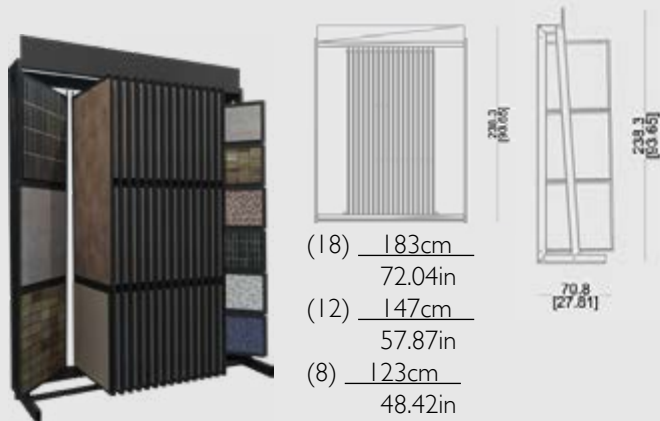

Wing Racks

LAS VEGAS MODULAR 8/12/18

W/FRAMES FOR BOARDS / TILES / MOSAIC BOARDS

Product	List Price	Promotional Price
Las Vegas Modular 8 Boards	€929	€520
Las Vegas Modular 8 Tiles	€971	€544
Las Vegas Modular 8 Mosaics	€1,013	€567
Las Vegas Modular 12 Boards	€1,208	€676
Las Vegas Modular 12 Tiles	€1,271	€712
Las Vegas Modular 12 Mosaics	€1,334	€747
Las Vegas Modular 18 Tiles	€1,596	€894
Las Vegas Modular 18 Boards	€1,691	€947
Las Vegas Modular 18 Mosaics	€1,785	€1,000

MODULAR SERIES CAN BE EXPANDED WITH UNLIMITED ADD-ON DISPLAY UNITS.
NOTE: ADD-ONS ARE SUPPLIED WITH ONLY ONE CLOSING FIXTURE.

ADD-ON STRUCTURE WITH ONLY ONE (1) CLOSING FIXTURE