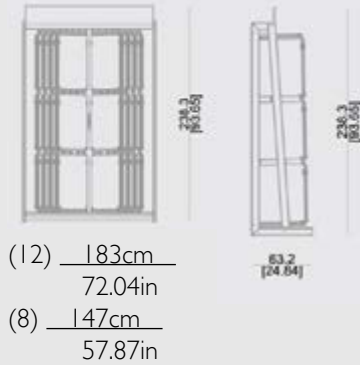

LAS VEGAS MODULAR 8/12 FLEXI W/FRAMES FOR TILES ONLY

Product	List Price	Promotional Price
Las Vegas Modular 8 Flexi - Frame Expandable 32" to 80"	€1517	€850
Las Vegas Modular 12 Flexi - Frame Expandable 32" to 80"	€2090	€1170

MODULAR SERIES CAN BE EXPANDED WITH UNLIMITED ADD-ON DISPLAY UNITS.
NOTE: ADD-ONS ARE SUPPLIED WITH ONLY ONE CLOSING FIXTURE.