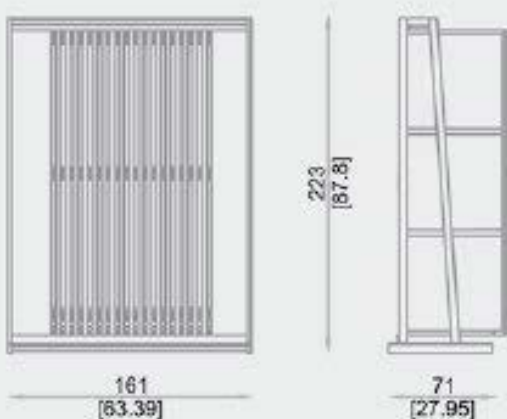

**ALL PROMOTIONAL UNIT PRICE IS FOR QUANTITIES OF 1-50 UNITS.  
ALL PRICES ARE EX-FACTORY AND INVOICED IN EUROS.**

BELOW: LAS VEGAS BASIC 8  
W/FRAMES FOR BOARDS / TILES /  
MOSAIC BOARDS

	A = 226 cm / 89.04 inch	85 kg
	B = 75 cm / 29.55 inch	
	C = 45 cm / 17.73 inch	

BELOW: LAS VEGAS BASIC 12  
W/FRAMES FOR BOARDS / TILES /  
MOSAIC BOARDS

	A = 226 cm / 89.04 inch	110 kg
	B = 75 cm / 29.55 inch	
	C = 61 cm / 24.03 inch	

LEFT: LAS VEGAS BASIC 18  
W/FRAMES FOR BOARDS / TILES /  
MOSAIC BOARDS

	A = 228 cm / 89.83 inch	220 kg
	B = 83 cm / 32.70 inch	
	C = 87 cm / 34.28 inch	

ALL PROMOTIONAL UNIT PRICE IS FOR QUANTITIES OF 1-50 UNITS.  
ALL PRICES ARE EX-FACTORY AND INVOICED IN EUROS.

CLICK HERE TO DOWNLOAD THE FULL PROMOTIONAL CATALOG

## SIZE & LAYOUT OF BOARD FRAMES AVAILABLE

648X648X4MM

1296X648X4MM &  
648X648X4MM

320X320X4MM &  
320X648X4MM

SHOWN ABOVE: BOARD FRAME