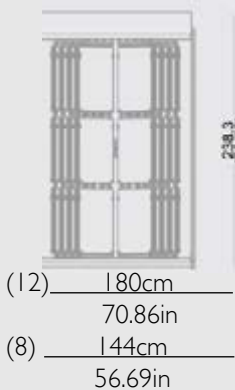

ADD-ON STRUCTURE WITH ONLY ONE (1) CLOSING FIXTURE

Product	List Price	Promotional Price
Las Vegas Modular 8 Flexi - Add-On	€1370	€767
Las Vegas Modular 12 Flexi - Add-On	€1943	€1088

**ALL PROMOTIONAL UNIT PRICE IS FOR QUANTITIES OF 1-50 UNITS.
ALL PRICES ARE EX-FACTORY AND INVOICED IN EUROS.**

CLICK HERE TO DOWNLOAD THE FULL PROMOTIONAL CATALOG