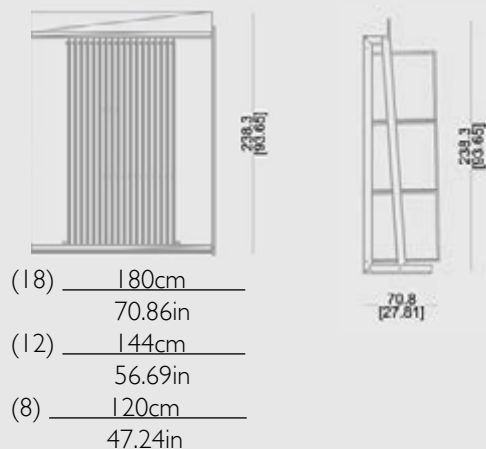

Product	List Price	Promotional Price
Las Vegas Modular 8 Boards - Add-On	€782	€438
Las Vegas Modular 8 Tiles- Add-On	€824	€461
Las Vegas Modular 8 Mosaics- Add-On	€866	€485
Las Vegas Modular 12 Boards- Add-On	€1,061	€594
Las Vegas Modular 12 Tiles- Add-On	€1,124	€629
Las Vegas Modular 12 Mosaics- Add-On	€1,187	€665
Las Vegas Modular 18 Tiles- Add-On	€1,544	€865
Las Vegas Modular 18 Boards- Add-On	€1,449	€811
Las Vegas Modular 18 Mosaics- Add-On	€1,638	€917

**ALL PROMOTIONAL UNIT PRICE IS FOR QUANTITIES OF 1-50 UNITS.
ALL PRICES ARE EX-FACTORY AND INVOICED IN EUROS.**