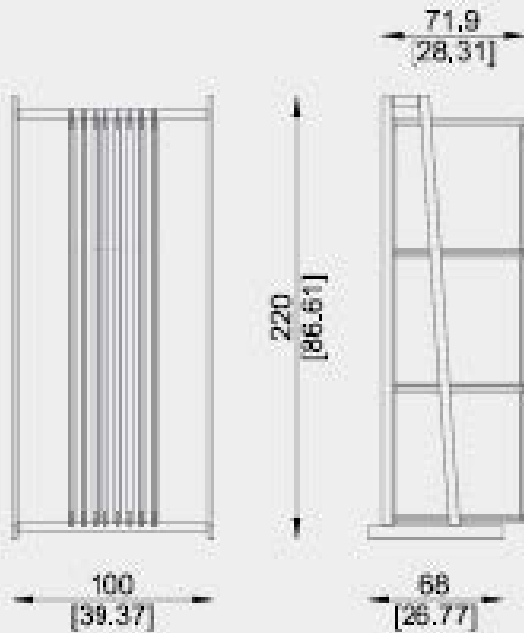

**ALL PROMOTIONAL UNIT PRICE IS FOR QUANTITIES OF 1-50 UNITS.  
ALL PRICES ARE EX-FACTORY AND INVOICED IN EUROS.**

BELOW: LAS VEGAS BASIC 8  
W/FRAMES FOR BOARDS / TILES /  
MOSAIC BOARDS

	A = 226 cm / 89.04 inch	85 kg
	B = 75 cm / 29.55 inch	
	C = 45 cm / 17.73 inch	

BELOW: LAS VEGAS BASIC 12  
W/FRAMES FOR BOARDS / TILES /  
MOSAIC BOARDS

	A = 226 cm / 89.04 inch	110 kg
	B = 75 cm / 29.55 inch	
	C = 61 cm / 24.03 inch	

LEFT: LAS VEGAS BASIC 18  
W/FRAMES FOR BOARDS / TILES /  
MOSAIC BOARDS

	A = 228 cm / 89.83 inch	220 kg
	B = 83 cm / 32.70 inch	
	C = 87 cm / 34.28 inch	

ALL PROMOTIONAL UNIT PRICE IS FOR QUANTITIES OF 1-50 UNITS.  
ALL PRICES ARE EX-FACTORY AND INVOICED IN EUROS.

CLICK HERE TO DOWNLOAD THE FULL PROMOTIONAL CATALOG

## SIZE & LAYOUT OF BOARD FRAMES AVAILABLE

648X648X4MM

1296X648X4MM &  
648X648X4MM

320X320X4MM &  
320X648X4MM

SHOWN ABOVE: BOARD FRAME